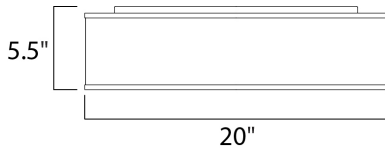

MEASUREMENTS

DIMENSION : 20" L x 20" W x 5.5" H
 CANOPY : 17.75" W x 0.75" H x 17.75" L
 HANGING WEIGHT : 10.32 lb

LAMPING

INPUT VOLTAGE : 120-277V
 LUMENS : 1,960 Rated
 BULB : 1 x 28W LED PCB Integrated , 28W Total
 BULB INCLUDED : (Integrated)
 DIMMABLE : Only at 120V with ELV
 CRI : 90+ CRI
 COLOR_TEMP : 3000K