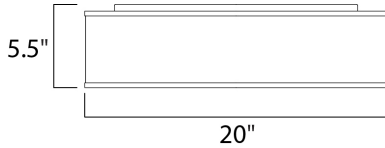

MEASUREMENTS

DIMENSION : 20" L x 20" W x 5.5" H
 CANOPY : 17.75" W x 0.75" H x 17.75" L
 HANGING WEIGHT : 10.32 lb

LAMPING

INPUT VOLTAGE : 120-277V
 LUMENS : 1,960 Rated
 BULB : 1 x 28W LED PCB Integrated , 28W Total
 BULB INCLUDED : (Integrated)
 DIMMABLE : Only at 120V with ELV
 CRI : 90+ CRI
 COLOR_TEMP : 3000K