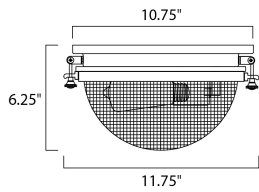

MEASUREMENTS

DIMENSION : 11.75" L x 11.75" W x 6.25" H
 CANOPY : 10.75" W x 1.5" H x 10.75" L
 HANGING WEIGHT : 6.8 lb

LAMPING

INPUT VOLTAGE : 120V
 BULB : 1 x 60W Incandescent E26 Medium , 60W Total
 BULB INCLUDED : (Not Included)