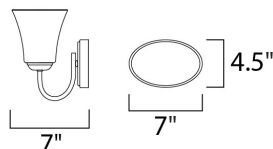

MEASUREMENTS

DIMENSION : 28" W x 8.5" H x 7" Ext
 BACK PLATE : 7" W x 4.5" H
 HANGING WEIGHT : 6.25 lb

LAMPING

INPUT VOLTAGE : 120V
 LUMENS : 0 Rated
 BULB : 4 x 60W Incandescent E26 Medium , 240W Total
 BULB INCLUDED : (Not Included)
 DIMMABLE : Yes