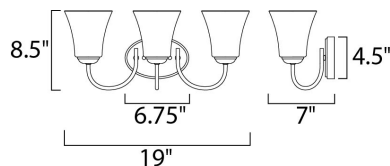

MEASUREMENTS

DIMENSION : 19" W x 8.5" H x 7" Ext
 BACK PLATE : 6.75" W x 4.5" H
 HANGING WEIGHT : 3.75 lb

LAMPING

INPUT VOLTAGE : 120V
 LUMENS : 0 Rated
 BULB : 3 x 60W Incandescent E26 Medium , 180W Total
 BULB INCLUDED : (Not Included)
 DIMMABLE : Yes