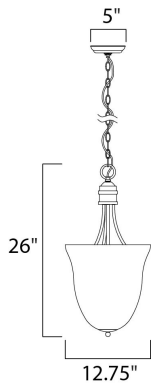

**MEASUREMENTS**

DIMENSION : 12.75" L x 12.75" W x 26" H  
 HANGING WEIGHT : 6.35 lb

**LAMPING**

INPUT VOLTAGE : 120V  
 LUMENS : 0 Rated  
 BULB : 3 x 60W Incandescent E12 Candelabra , 180W Total  
 BULB INCLUDED : (Not Included)  
 DIMMABLE : Yes