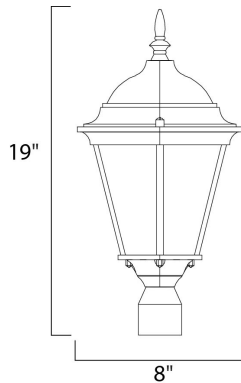

PRODUCT DESCRIPTION

Westlake is a transitional style from Maxim Lighting International in Black, Rust Patina, Empire Bronze, or White finish.

MEASUREMENTS

DIMENSION : 8" L x 8" W x 19" H
HANGING WEIGHT : 2.2 lb

GLASS

Clear CL

MATERIAL

Die Cast Aluminum

RATINGS

cETLus
Wet Location

ADDITIONAL

RATED LIFE 2500 Hours
OPERATING TEMPERATURE:
-20°C (-4°F), 40°C (104°F)