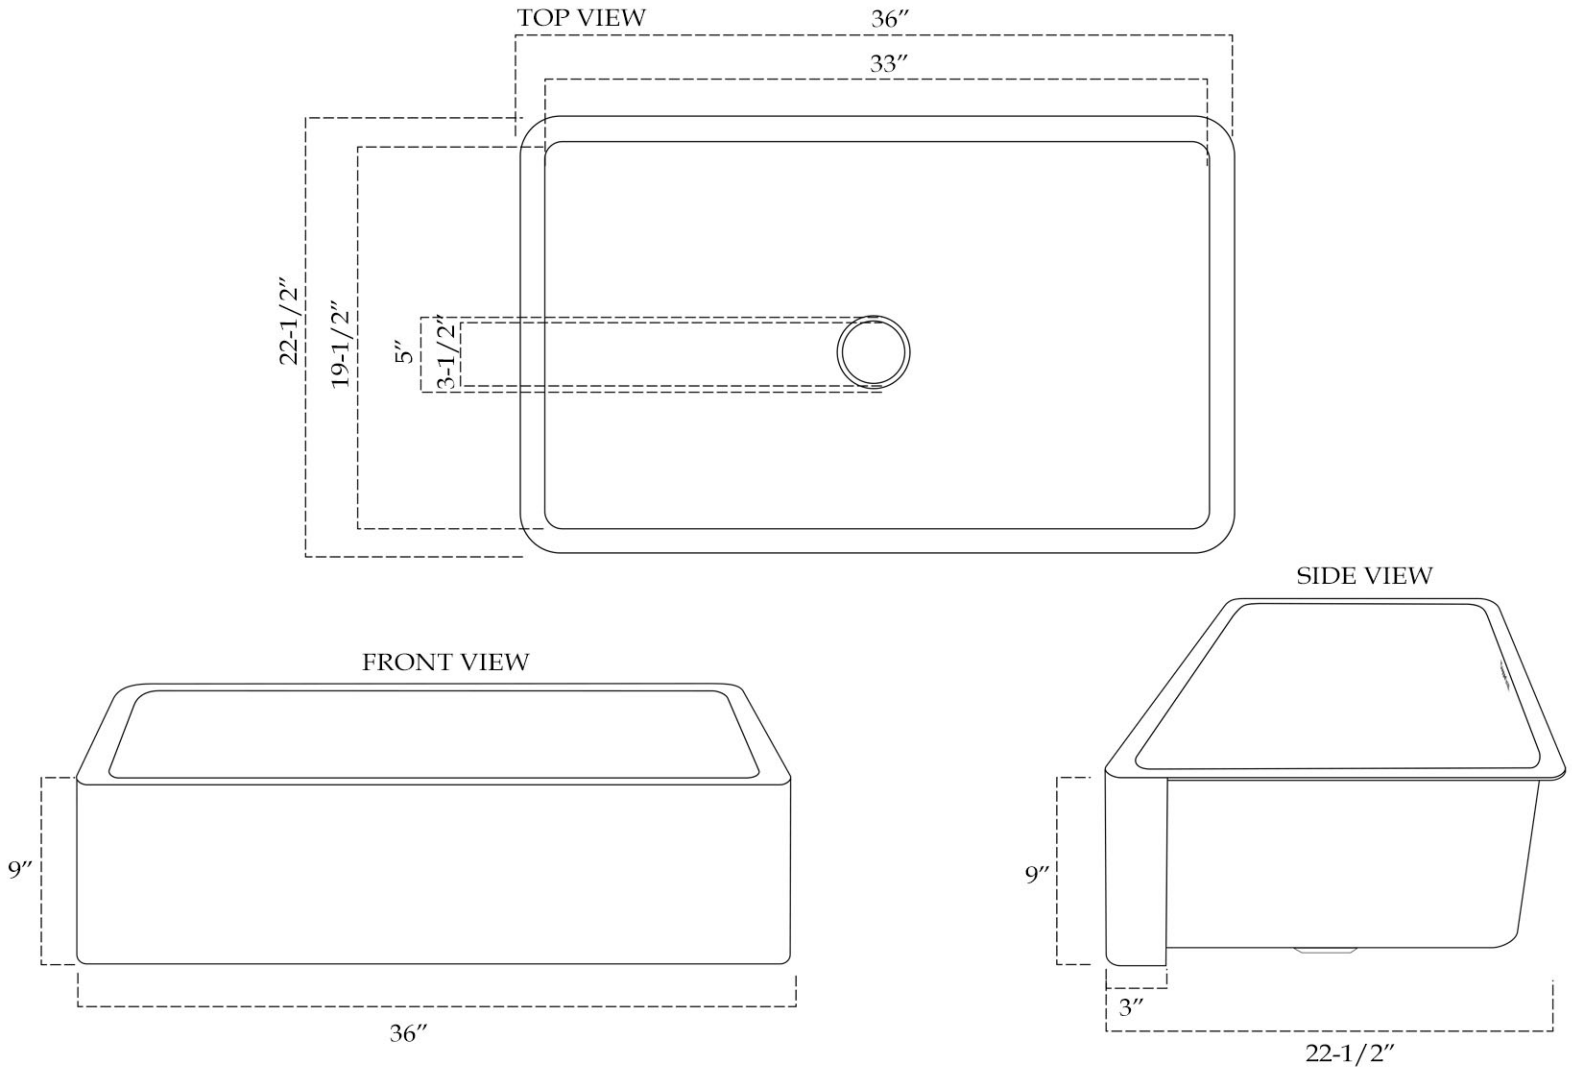

MAIDSTONE

www.MaidstoneSupply.com

Copper Single Bowl Apron Farmhouse Sink

Part No: 336

Weight: 37 lbs

Contact Maidstone for additional information and specifications. For complete warranty information and a list of dealers visit www.MaidstoneSupply.com. All products and specifications are subject to change without notice. Maidstone is not responsible for typographical and/or dimensional errors. Typographical errors are subject to correction.

Note: Rough-in dimensions may vary +/- 1/2" and are subject to change. No responsibility is assumed by Maidstone.