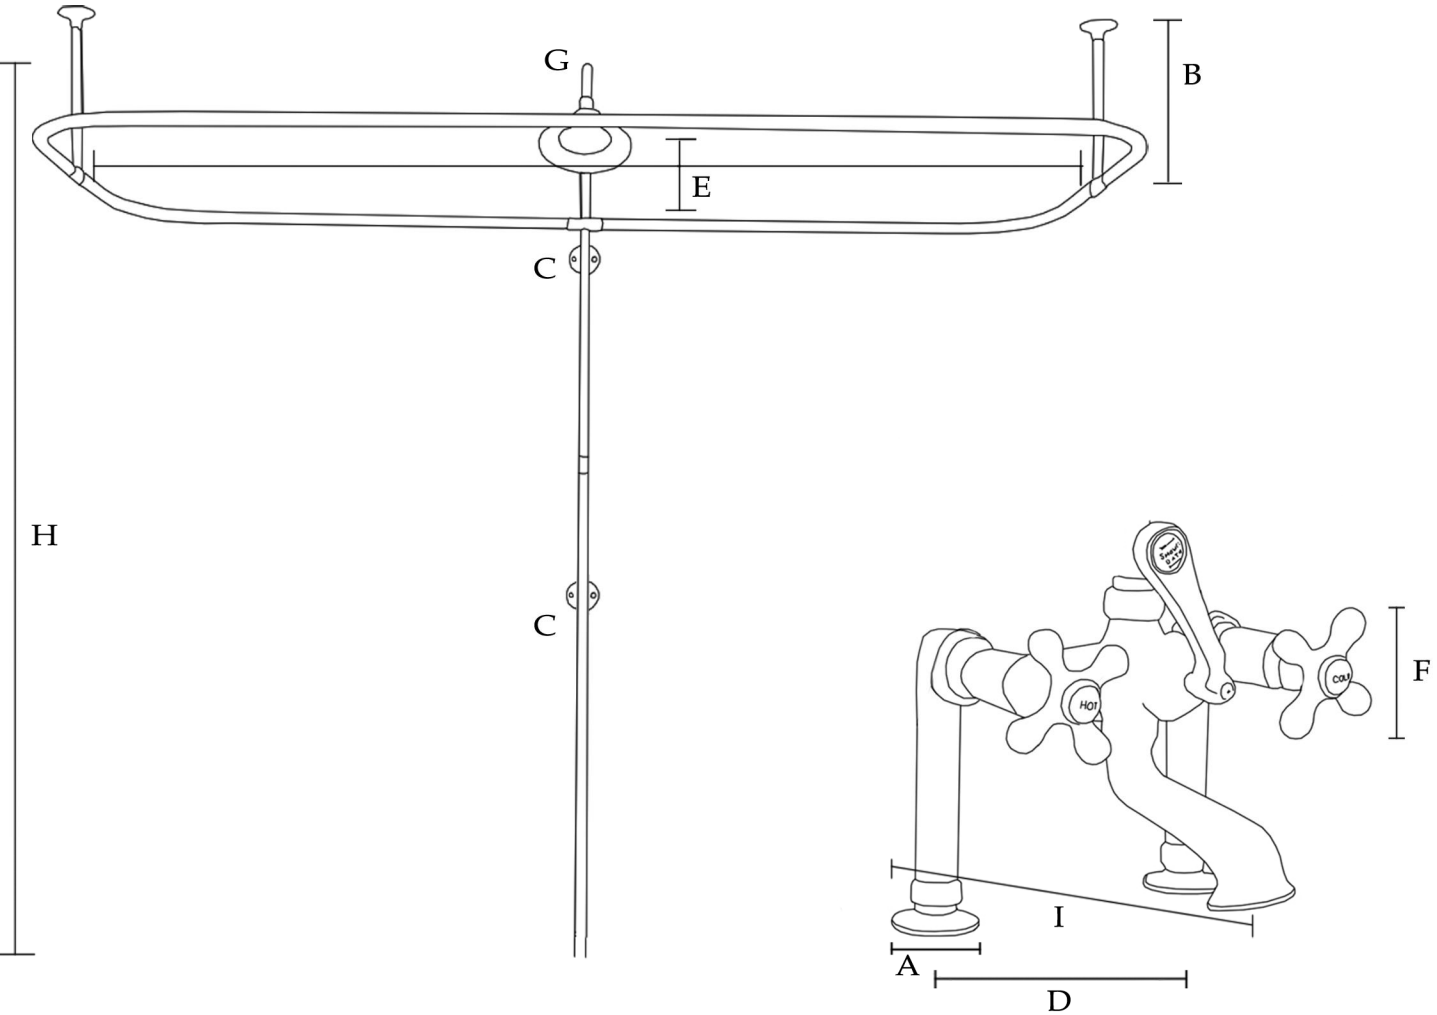

MAIDSTONE

www.MaidstoneSupply.com

Rim Mount Shower Enclosure

Part No:125-ETSR1-MS

(A) Base: 2" OD	(D) Centers: 7" W	(G) Projection: 9" Reach
(B) Brace - Ceiling: 30" L	(E) Frame: 28" W x 60" L; 3/4" OD	(H) Riser: 65" H; 5/8" OD
(C) Brace - Wall: 10" L	(F) Handle: 3-1/4" L	(I) Spout: 7" Reach

Flow Rate: 7 gal/min

Contact Maidstone for additional information and specifications. For complete warranty information and a list of dealers visit www.MaidstoneSupply.com. All products and specifications are subject to change without notice. Maidstone is not responsible for typographical and/or dimensional errors. Typographical errors are subject to correction.

Note: Rough-in dimensions may vary +/- 1/2" and are subject to change. No responsibility is assumed by Maidstone.