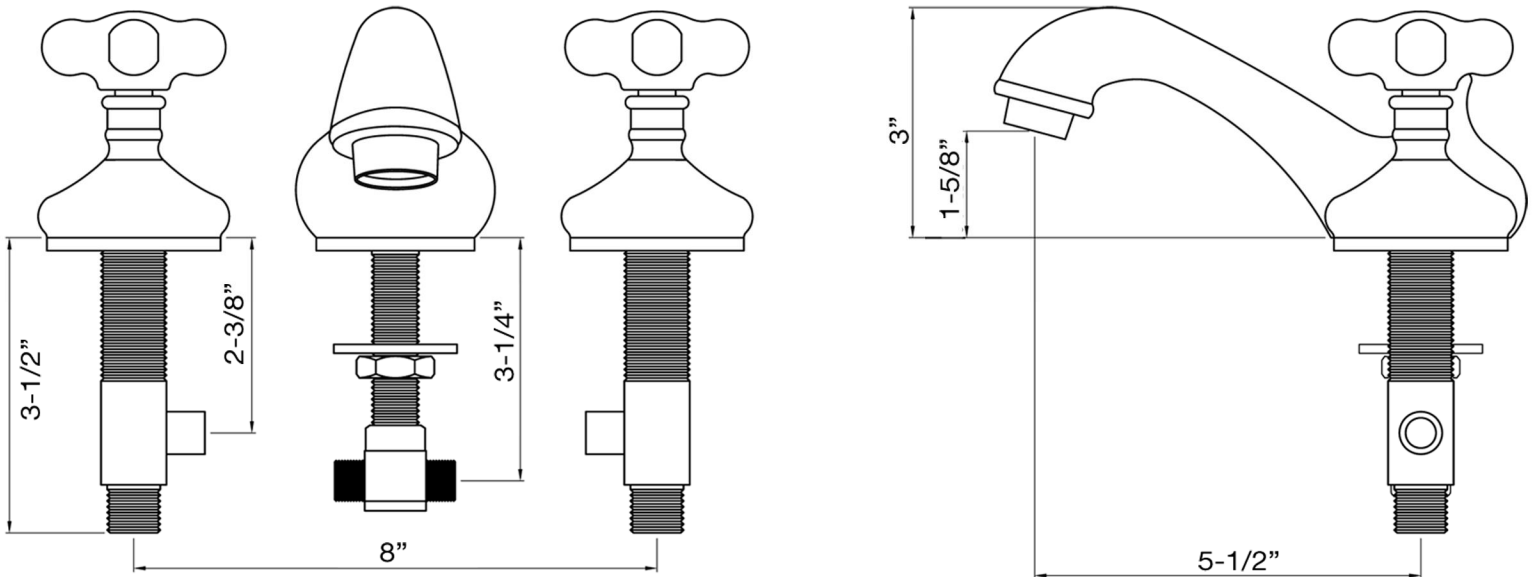

MAIDSTONE

[www.MaidstoneSupply.com](http://www.MaidstoneSupply.com)

Bathroom Sink Faucet

Part No:124-WS2-MC

Contact Maidstone for additional information and specifications. For complete warranty information and a list of dealers visit [www.MaidstoneSupply.com](http://www.MaidstoneSupply.com). All products and specifications are subject to change without notice. Maidstone is not responsible for typographical and/or dimensional errors. Typographical errors are subject to correction.

Note: Rough-in dimensions may vary  $\pm 1/2\text{'}$  and are subject to change. No responsibility is assumed by Maidstone.