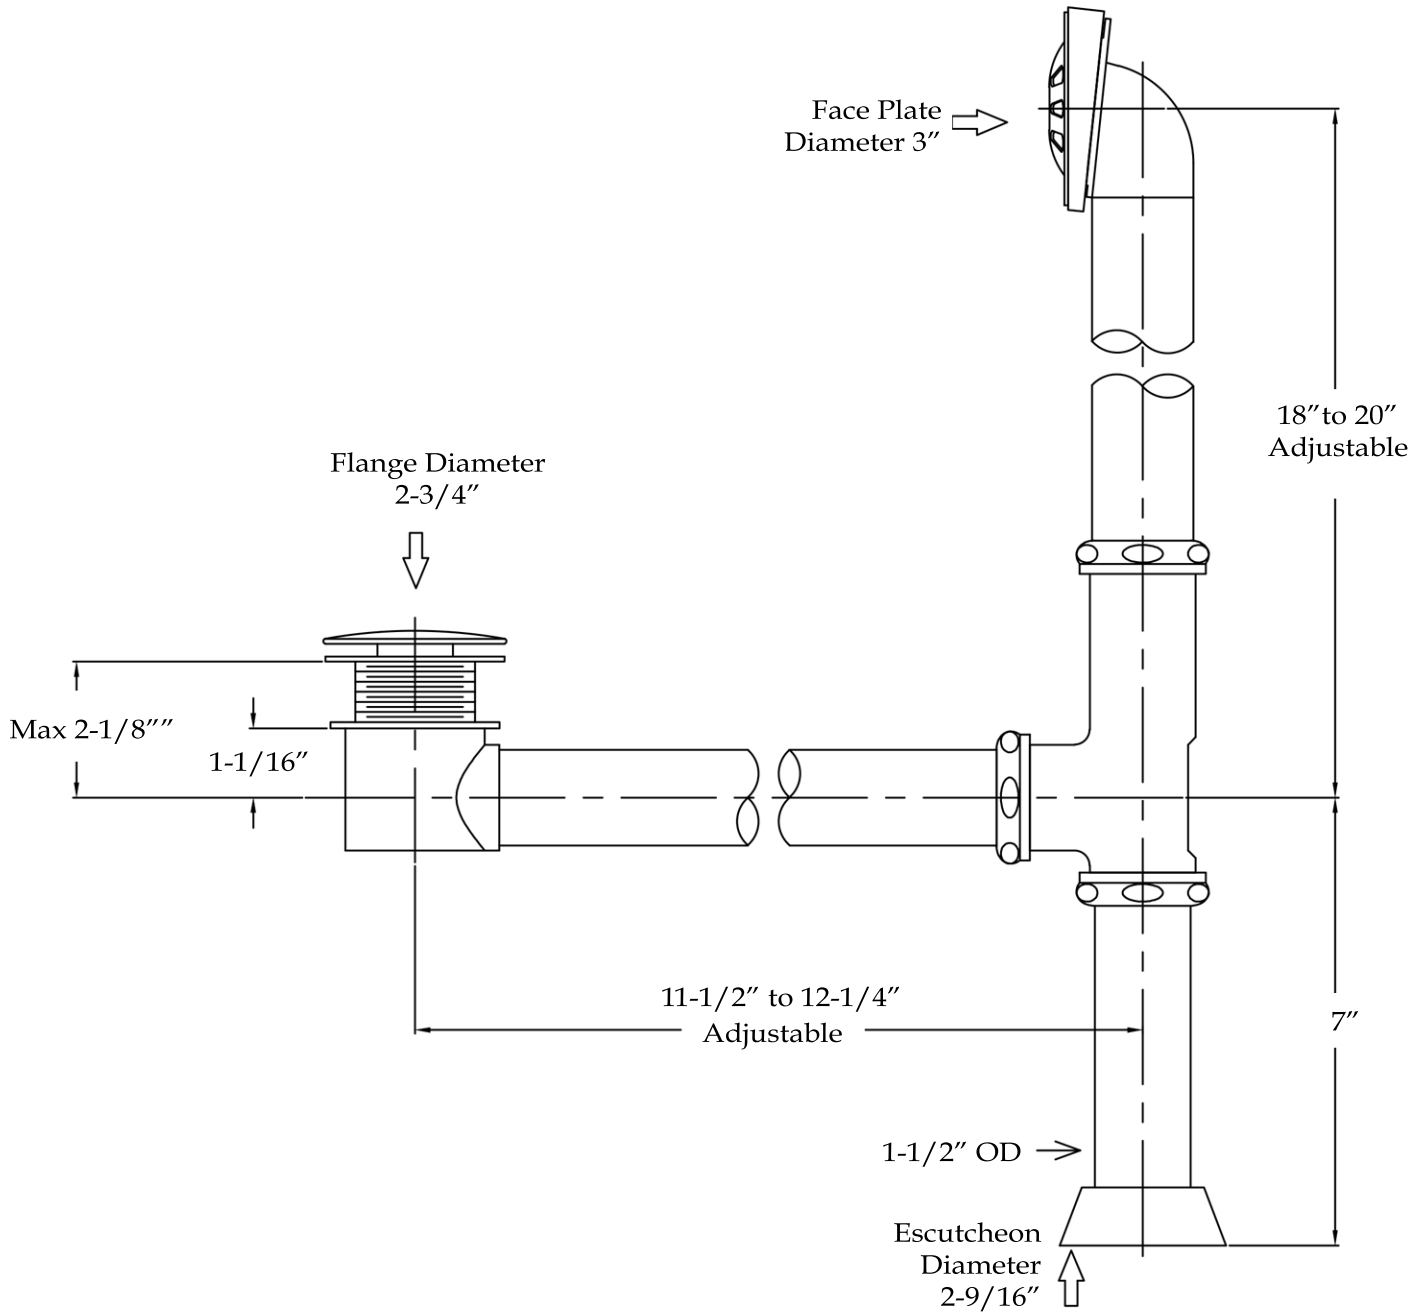

MAIDSTONE

www.MaidstoneSupply.com

Clawfoot Pop Up Tub Drain Part No: 122POP2

Contact Maidstone for additional information and specifications. For complete warranty information and a list of dealers visit www.MaidstoneSupply.com. All products and specifications are subject to change without notice. Maidstone is not responsible for typographical and/or dimensional errors. Typographical errors are subject to correction.

Note: Rough-in dimensions may vary +/- 1/2" and are subject to change. No responsibility is assumed by Maidstone.