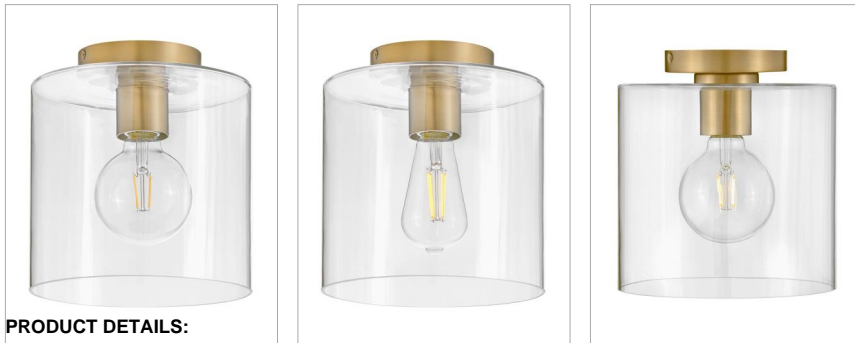

PIPPA

83531LCB

SMALL FLUSH MOUNT

Look no further for the perfect flush mount. Pippa's versatility means an easy fit into a variety of spaces where illumination is essential: think staircases, hallways, closets, and mudrooms. The transitional, oversized clear glass, accented by a luxe Lacquered Brass finish, delivers optimal light output. Pro tip: make Pippa pop with a vintage filament or G-style bulb.

DETAILS	
FINISH:	Lacquered Brass
MATERIAL:	Steel
GLASS:	Clear

DIMENSIONS	
WIDTH:	8.5"
HEIGHT:	9.5"
WEIGHT:	5lb

LIGHT SOURCE	
LIGHT SOURCE:	LED Lamp
WATTAGE:	1-12w Med. LED, 60w Equiv.
VOLTAGE:	120v

MOUNTING	
CANOPY:	4.75" Dia.

SHIPPING	
CARTON LENGTH:	11.2
CARTON WIDTH:	11.2
CARTON HEIGHT:	11.5
CARTON WEIGHT:	6.1

PRODUCT DETAILS:

- Suitable for use in dry (indoor) locations as defined by NEC and CEC. Meets United States UL Underwriters Laboratories & CSA Canadian Standards Association Product Safety Standards
- Please refer to Lark's Warranty for complete product warranty details, some warranty limitations may apply.
- This versatile transitional design delivers personality and performance
- Classic gleaming light brass finish