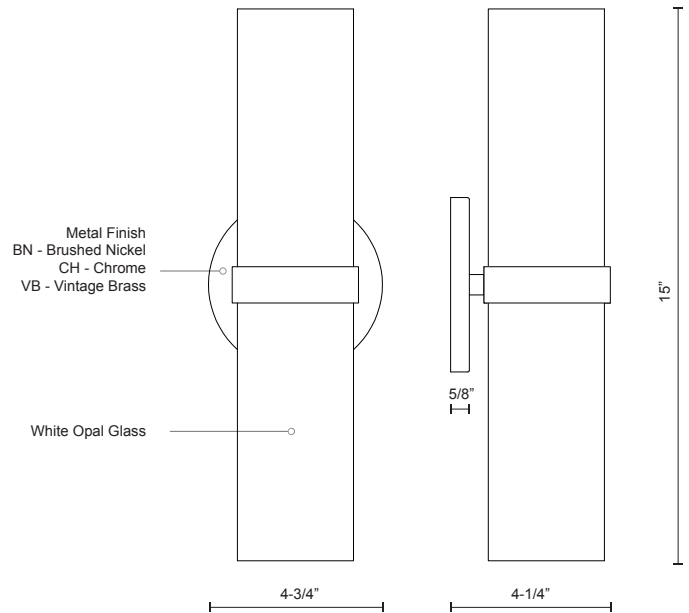

Fixture Dimensions	W4-3/4" x H15" x E4-1/4"
Light Source	LED
Wattage	15W
Total Lumens	1200lm
Delivered Lumens	BN-837lm; CH-796lm;
Voltage	120V
Color Temperature	3000K
CRI (Ra)	>90
Optional Color Temps	2700K - 5000K Available, Minimum Order Quantities Apply
LED Rated Life	50,000 hours
Dimming	100% - 10%, ELV Dimmer (Not Included)
Glass Details	White Opal Glass
Location	Dry
Warranty	5 Years
Canopy Dimensions	D4-3/4" x E5/8"

DESCRIPTION

A sleek cylinder 15 inches long conceals the LED light source allowing for an even light distribution, like a scroll of paper that glows with mystery inside. There are no hotspots in this wall sconce, only an ambient glow. The opal glass is attached by a ring of brushed nickel, chrome, or vintage brass around the middle and affixed to the wall by a matching metal disk.