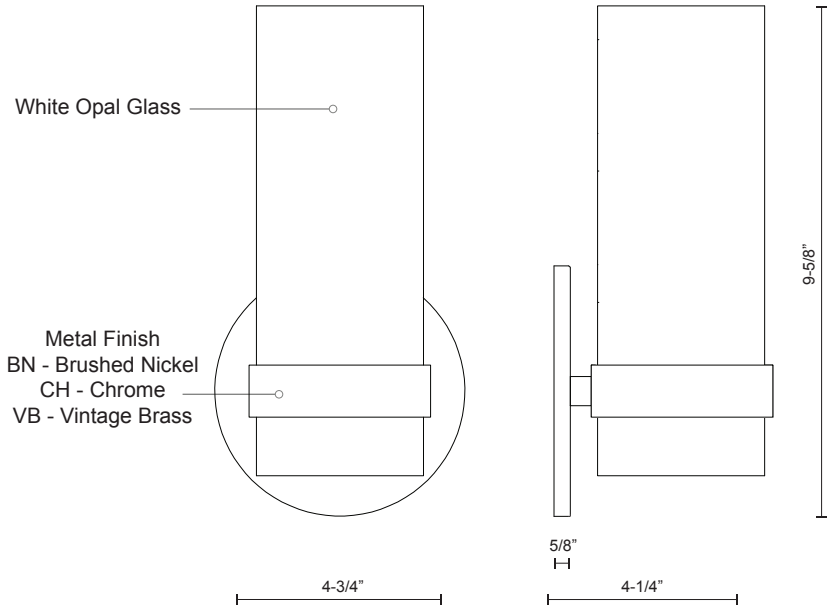

WS9809

SPECIFICATION SHEET

PROJECT		
DATE		TYPE

Sophisticated LED technology meets indoor wall sconce fixture

- White opal glass cylinder
- Brushed Nickel, Chrome, or Vintage Brass metal details
- Dimmable with ELV dimmer (Not included)
- Custom options available

Color Temp	3000K
CRI (Ra)	>90
Dimming	100% - 10%
Rated Life	50,000 hours

Voltage	Watt	LED Lumens	Delivered Lumens	Finish(es)
120V	8W	600lm*	390lm	BN / CH / VB

WS9809-BN

*Subject to testing confirmation

WS9809-BN