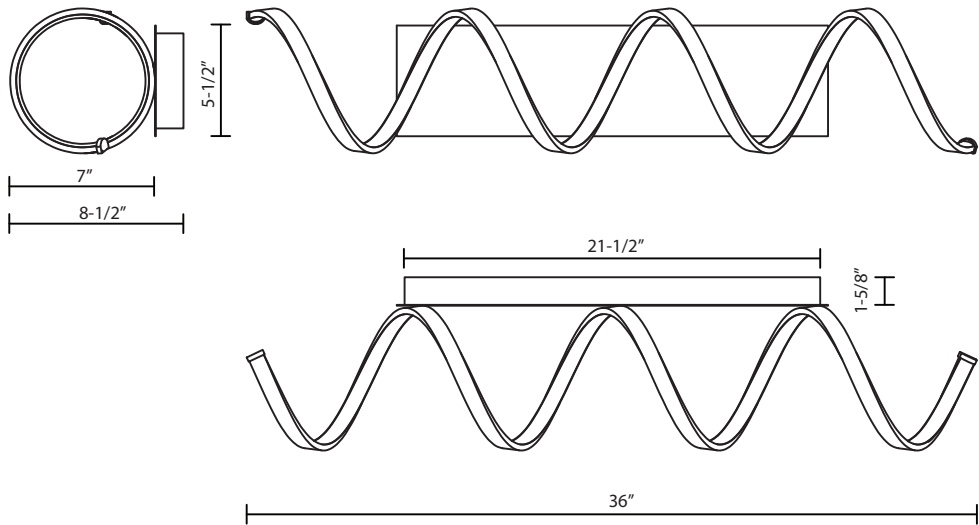

WS93736

Specification Sheet

Wall Sconce

AN - Antique Brass

BK - Black

AS - Antique Silver

PROJECT					
DATE				TYPE	
Voltage	Watt	LED Lumens	Delivered Lumens	Finish(es)	Color Temp
120V	43.5W	4450lm	2400lm*	AS - Antique Silver	3000K
120V	43.5W	4450lm	2400lm*	AN - Antique Brass	CRI (Ra) >90
120V	43.5W	4450lm	2400lm*	BK - Black	Dimming 100% - 10%
					Rated Life 50,000 hours

*Preliminary figures

Product Descriptions

A Wall Sconce with extruded and rolled rectangular aluminum helix. Flexible silicon rubber diffuser

Product Details

High system efficacy. Low total life cycle cost. ETL Listed.

May be mounted horizontally or vertically.

Dimmable with TRIAC dimmer (not included)

Custom options available.

Fixture Weight:
5.5lb

Canopy Dimensions:
L : 5-1/2", W : 21-1/2", H : 1-5/8"

Comments: