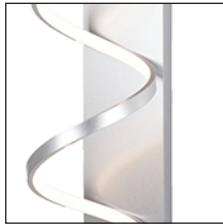

WS93736

Specification Sheet

Wall Sconce

AN - Antique Brass

BK - Black

AS - Antique Silver

PROJECT					
DATE				TYPE	
Voltage	Watt	LED Lumens	Delivered Lumens	Finish(es)	Color Temp
120V	43.5W	4450lm	2400lm*	AS - Antique Silver	3000K
120V	43.5W	4450lm	2400lm*	AN - Antique Brass	CRI (Ra) >90
120V	43.5W	4450lm	2400lm*	BK - Black	Dimming 100% - 10%
					Rated Life 50,000 hours

*Preliminary figures

Product Descriptions

A Wall Sconce with extruded and rolled rectangular aluminum helix. Flexible silicon rubber diffuser

Product Details

High system efficacy. Low total life cycle cost. ETL Listed.

May be mounted horizontally or vertically.

Dimmable with TRIAC dimmer (not included)

Custom options available.

Fixture Weight:
5.5lb

Canopy Dimensions:
L : 5-1/2", W : 21-1/2", H : 1-5/8"

Comments: