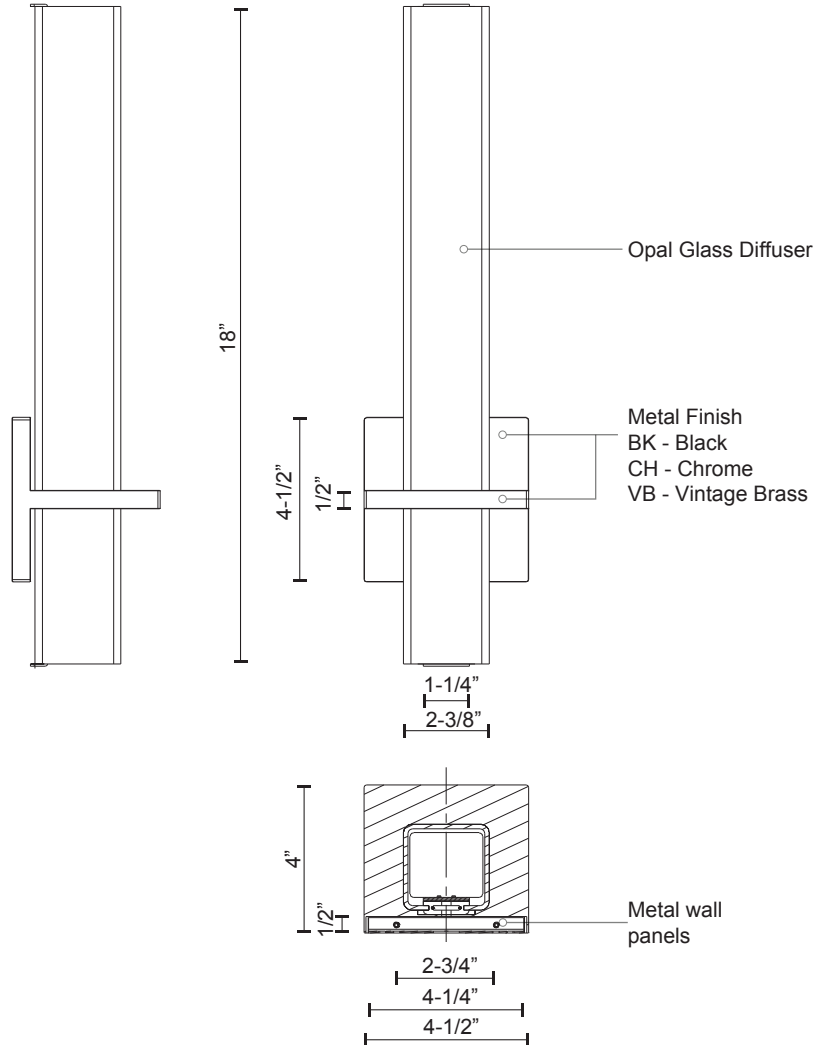

## Wall Sconce

CH - Chrome

BK - Black

VB - Vintage Brass

PROJECT							
DATE						TYPE	
Voltage	Watt	LED Lumens	Delivered Lumens	Finish(es)		Color Temp	3000K
120V	13W*	1200lm*	780lm*	BK - Black		CRI(Ra)	>90
120V	13W*	1200lm*	780lm*	CH - Chrome		Dimming	100%-10%
120V	13W*	1200lm*	780lm*	VB - Vintage Brass		Rated Life	50,000 hours

\*Preliminary figures

Canopy dimensions:  
L4-1/2"x W4-1/2 x H1/2"

Comments: