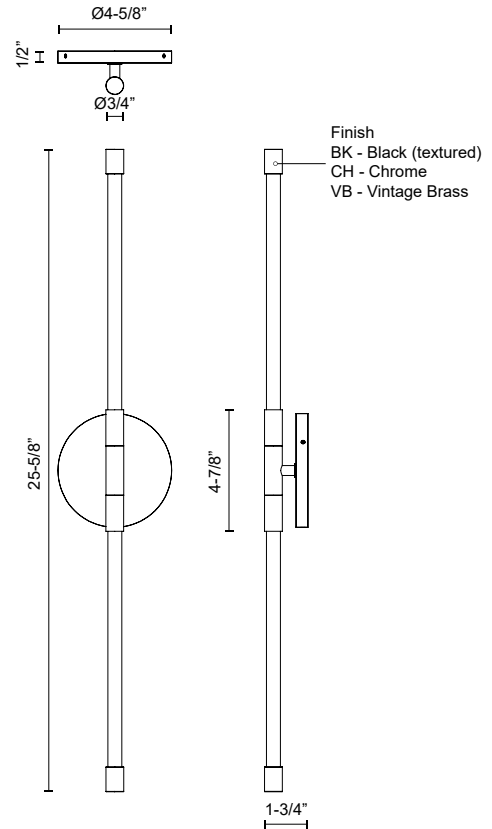

MOTIF WS74226

WALL

PROJECT

SPECIFICATION DETAILS

* For custom options, consult factory for details.

Fixture Dimensions	W3/4" x H25-5/8" x E1-3/4"
Light Source	LED with DC Driver
Wattage	11W
Total Lumens	1155lm
Delivered Lumens	940lm
Voltage	120V
Color Temperature	2700K
CRI (Ra)	90CRI
Optional Color Temps	2700K - 5000K Available, Minimum Order Quantities Apply
LED Rated Life	50,000 hours
Dimming	100% - 10%, TRIAC or ELV Dimmer (Not Included)
Glass Details	Clear Glass
Location	Dry
Warranty	5 Years
ADA Compliant	Yes
Canopy Dimensions	D4-5/8" x E1/2"

DESCRIPTION

The Motif Collection is inspired by the multitude of configurations in which it can create. Each fixture is comprised of thin lines of light in a refractive cylinder, creating both clean lines and modern elegance. This collection features the latest in modern LED filament technology, creating a warm glow of light throughout each fixture that is both vintage and modern at once.

KUZCO

19054 28TH AVENUE
SURREY - BC V3Z 6M3
CANADA

WWW.KUZCOLIGHTING.COM

COMMENT