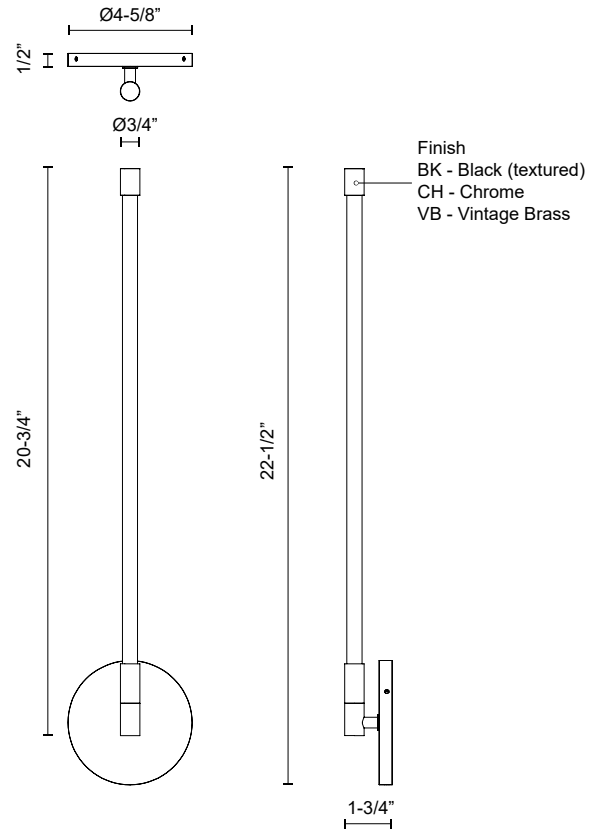

MOTIF WS74122

WALL

PROJECT

SPECIFICATION DETAILS

* For custom options, consult factory for details.

Fixture Dimensions	W3/4" x H22-1/2" x E1-3/4"
Light Source	LED with DC Driver
Wattage	8W
Total Lumens	840lm
Delivered Lumens	705lm
Voltage	120V
Color Temperature	2700K
CRI (Ra)	90CRI
Optional Color Temps	2700K - 5000K Available, Minimum Order Quantities Apply
LED Rated Life	50,000 hours
Dimming	100% - 10%, TRIAC or ELV Dimmer (Not Included)
Glass Details	Clear Glass
Location	Dry
Warranty	5 Years
ADA Compliant	Yes
Canopy Dimensions	D4-5/8" x E1/2"

DESCRIPTION

The Motif Collection is inspired by the multitude of configurations in which it can create. Each fixture is comprised of thin lines of light in a refractive cylinder, creating both clean lines and modern elegance. This collection features the latest in modern LED filament technology, creating a warm glow of light throughout each fixture that is both vintage and modern at once.

KUZCO

19054 28TH AVENUE
SURREY - BC V3Z 6M3
CANADA

WWW.KUZCOLIGHTING.COM

COMMENT