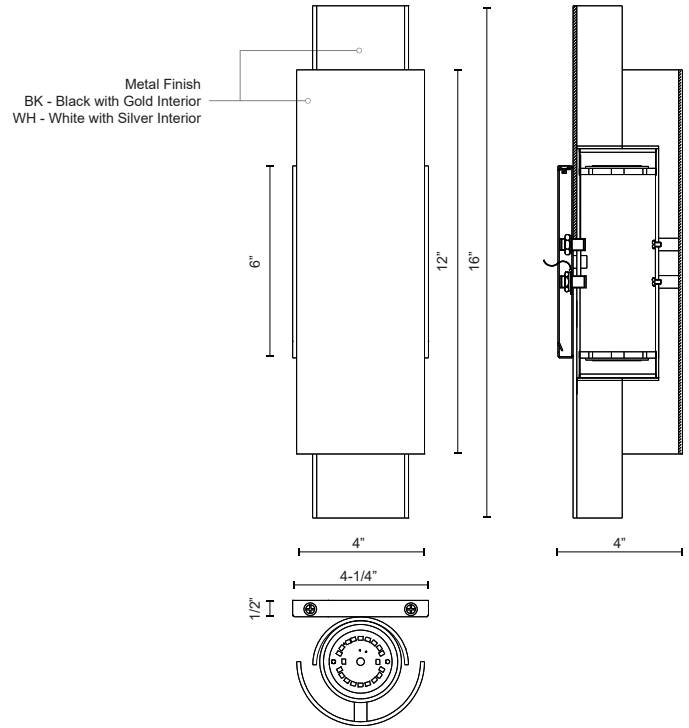

DELA WS41216

WALL

PROJECT

WS41216-BK/GD
Black/Gold

WS41216-WH/SV
White/Silver

SPECIFICATION DETAILS

* For custom options, consult factory for details.

Fixture Dimensions	W4-1/4" x H16" x E4"
Light Source	LED
Wattage	19W
Total Lumens	1200lm
Delivered Lumens	BK-370lm; WH-382lm;
Voltage	120V
Color Temperature	3000K
CRI (Ra)	>90
Optional Color Temps	2700K - 5000K Available, Minimum Order Quantities Apply
LED Rated Life	50,000 hours
Dimming	100% - 10%, ELV Dimmer (Not Included)
Diffuser Details	Acrylic diffuser
ADA Compliant	Yes
Location	Dry
Warranty	5 Years
Canopy Dimensions	W4-1/4" x H6" x E1/2"

DESCRIPTION

Inspired by Art Deco extravagance the Dela lights combine metallic gilded interior surfaces with a matte powder-coated exterior. The fine textures are highlighted with light directed upward and downward while framing the fixture in a perimeter of illuminance. The LED wall sconce reflects a successful interplay of finishes and corresponding offset cylindrical forms.