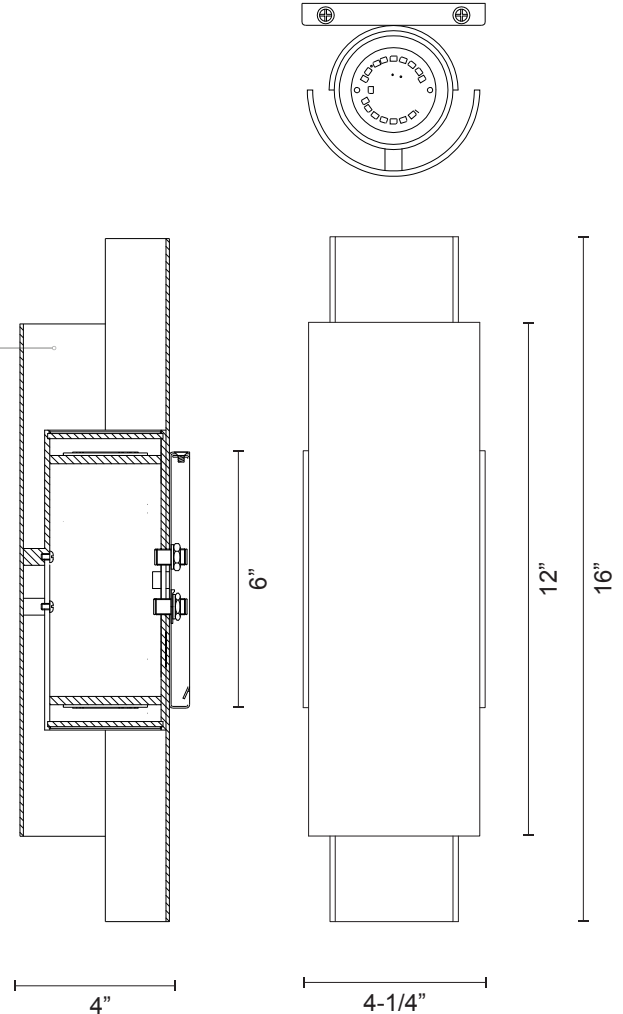

WS41216

Specification Sheet

Wall Sconce

BK - Black

PROJECT						V 1.0
DATE						TYPE
Voltage	Watt	LED Lumens	Delivered Lumens	Finish(es)		
120V	19W	1200lm	360lm*	BK - Black		Color Temp 3000K
120V	19W	1200lm	TBD	WH - White		CRI (Ra) >90
						Dimming 100% - 10%
						Rated Life 50,000 hours

*Preliminary figures

Other finishes:

WH - White

Product Description

The beveled curves of this striking wall sconce recall Art Deco elegance. The dramatic contrast between interior and exterior finishes accentuates the light, which is cast both upwards and downwards for maximum illumination.

Metal Finish
BK - Black with Gold interior
WH - White with Silver Interior

Fixture Weight:

Canopy dimensions:
L: 4-1/4" W: 6" H: 3/4"

Comments: