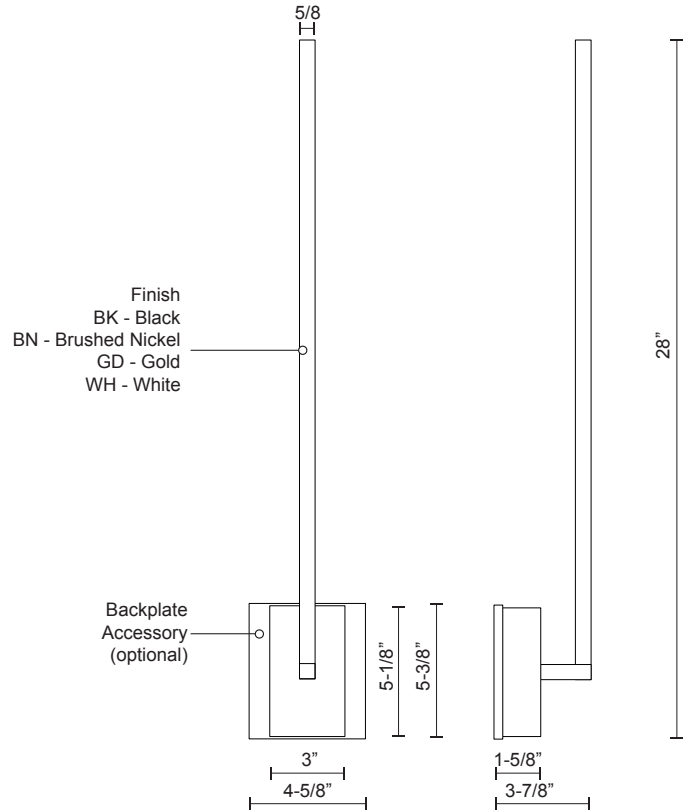

PANDORA WS25125

WALL

PROJECT

WS25125-BN
Brushed Nickel

WS25125-BK
Black

WS25125-GD
Gold

WS25125-WH
White

SPECIFICATION DETAILS

* For custom options, consult factory for details.

Fixture Dimensions	W4-5/8" x H28" x E3-7/8"
Light Source	LED
Wattage	17W
Total Lumens	1440lm
Delivered Lumens	BK-400lm*; BN-705lm*; GD-580lm*; WH-867lm;
Voltage	120V
Color Temperature	3000K
CRI (Ra)	>90
Optional Color Temps	2700K - 5000K Available, Minimum Order Quantities Apply
LED Rated Life	50,000 hours
Dimming	100% - 10%, TRIAC or ELV Dimmer (Not Included)
Diffuser Details	White Acrylic Diffuser
Location	Dry
Warranty	5 Years
ADA Compliant	Yes
Canopy Dimensions	W3" x H5-1/8" x E1-5/8"

DESCRIPTION

Square profile linear aluminum with rectangular wall mount. Inset opal polymeric diffuser. Finely textured plate or powder-coated finish. Wall emitting light with rotational adjustment.

KUZCO