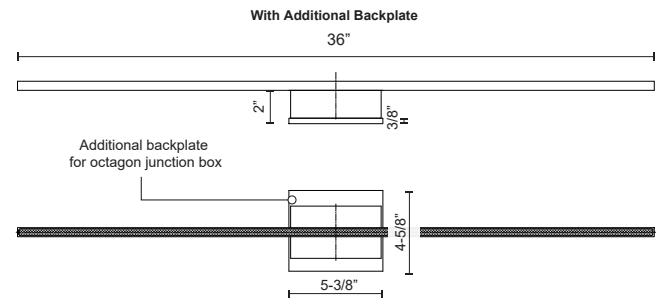

WS18236-BK
Black

WS18236-BN
Brushed Nickel

WS18236-GD
Gold

WS18236-WH
White

SPECIFICATION DETAILS

* For custom options, consult factory for details.

Fixture Dimensions	W36" x H3" x E2-1/8"
Light Source	LED
Wattage	33W
Total Lumens	2800lm
Delivered Lumens	BK-930lm; BN-1561lm; GD-1282lm; WH-1848lm;
Voltage	120V
Color Temperature	3000K
CRI (Ra)	>90
Optional Color Temps	2700K - 5000K Available, Minimum Order Quantities Apply
LED Rated Life	50,000 hours
Dimming	100% - 10%, TRIAC or ELV Dimmer (Not Included)
Diffuser Details	White Acrylic Diffuser
Location	Dry
Warranty	5 Years
ADA Compliant	Yes
Canopy Dimensions	W5-3/8" x H4-5/8" x E3/8"