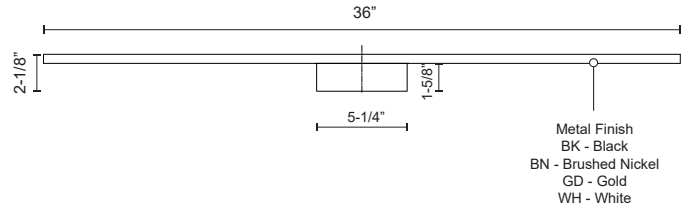

VEGA MINOR WS18236

WALL

PROJECT

DESCRIPTION

Following the success of the Vega family is the next evolution of the line, Vega Minor. The diminutive square linear profile envelops and radiates a soft uniform light in a diverse spectrum of lengths and unique configurations. Refined details with crafted finishes augment the reductive silhouette of the expanded collection.

WS18236-BK
Black

WS18236-BN
Brushed Nickel

WS18236-GD
Gold

WS18236-WH
White

SPECIFICATION DETAILS

* For custom options, consult factory for details.

Fixture Dimensions	W36" x H3" x E2-1/8"
Light Source	LED
Wattage	33W
Total Lumens	2800lm
Delivered Lumens	BK-930lm; BN-1561lm; GD-1282lm; WH-1848lm;
Voltage	120V
Color Temperature	3000K
CRI (Ra)	>90
Optional Color Temps	2700K - 5000K Available, Minimum Order Quantities Apply
LED Rated Life	50,000 hours
Dimming	100% - 10%, TRIAC or ELV Dimmer (Not Included)
Diffuser Details	White Acrylic Diffuser
Location	Dry
Warranty	5 Years
ADA Compliant	Yes
Canopy Dimensions	W5-3/8" x H4-5/8" x E3/8"