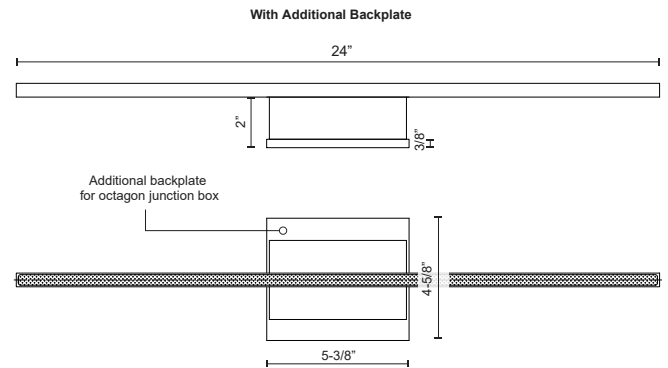

## SPECIFICATION DETAILS

\* For custom options, consult factory for details.

<b>Fixture Dimensions</b>	W24" x H3" x E2-1/8"
<b>Light Source</b>	LED
<b>Wattage</b>	17W
<b>Total Lumens</b>	1460lm
<b>Delivered Lumens</b>	BK-499lm; BN-838lm; GD-687lm; WH-992lm;
<b>Voltage</b>	120V
<b>Color Temperature</b>	3000K
<b>CRI (Ra)</b>	>90
<b>Optional Color Temps</b>	2700K - 5000K Available, Minimum Order Quantities Apply
<b>LED Rated Life</b>	50,000 hours
<b>Dimming</b>	100% - 10%, TRIAC or ELV Dimmer (Not Included)
<b>Diffuser Details</b>	White Acrylic Diffuser
<b>Location</b>	Dry
<b>Warranty</b>	5 Years
<b>ADA Compliant</b>	Yes
<b>Canopy Dimensions</b>	W5-3/8" x H4-5/8" x E3/8"