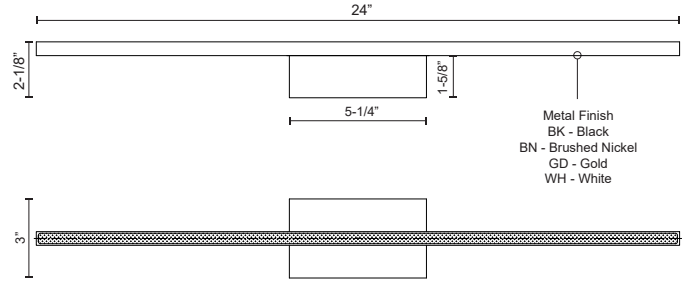

## SPECIFICATION DETAILS

\* For custom options, consult factory for details.

<b>Fixture Dimensions</b>	W24" x H3" x E2-1/8"
<b>Light Source</b>	LED
<b>Wattage</b>	17W
<b>Total Lumens</b>	1460lm
<b>Delivered Lumens</b>	BK-499lm; BN-838lm; GD-687lm; WH-992lm;
<b>Voltage</b>	120V
<b>Color Temperature</b>	3000K
<b>CRI (Ra)</b>	>90
<b>Optional Color Temps</b>	2700K - 5000K Available, Minimum Order Quantities Apply
<b>LED Rated Life</b>	50,000 hours
<b>Dimming</b>	100% - 10%, TRIAC or ELV Dimmer (Not Included)
<b>Diffuser Details</b>	White Acrylic Diffuser
<b>Location</b>	Dry
<b>Warranty</b>	5 Years
<b>ADA Compliant</b>	Yes
<b>Canopy Dimensions</b>	W5-3/8" x H4-5/8" x E3/8"