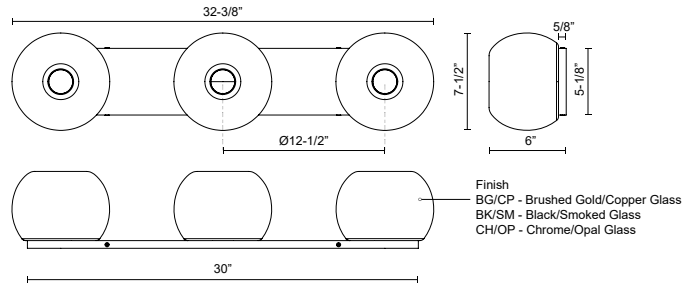

VL57532-BG/CP
Brushed
Gold/Copper

VL57532-BK/SM
Black/Smoked

VL57532-CH/OP
Chrome/Opal Glass

SPECIFICATION DETAILS

* For custom options, consult factory for details.

| | |
|-------------------------------|---|
| Fixture Dimensions | W32-3/8" x H7-1/2" x E6" |
| Lamp Type | Incandescent, A15, Medium Base |
| Wattage | 3 x 60W |
| Voltage | 120V |
| Glass Details | Transition Copper Glass, Transition Smoked Glass or Transition Opal Glass |
| Location | Damp |
| Bulbs Included | No |
| Warranty | 5 Years |
| Illumination Direction | Front |
| Mounting Style | All Orientation |
| Canopy Dimensions | L30 x H5-1/8" x E5/8" |