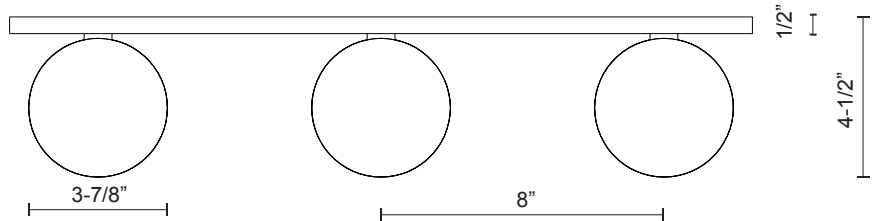

Product Descriptions

Product Details

- High system efficacy
- Low total life cycle cost
- No visible flicker AC operation
- ETL listed
- 5-year LED and fixture warranty.
- Complete warranty terms located at: www.kuzcolighting.com/warranty
- Utilizes our patented Driverless LED Light Engine technology - connects directly to AC, no external driver needed.
- Available in vintage brass and chrome metal finish.
- Up or down light.
- Dimmable (not included)
- Custom options available

Fixture Weight:

Canopy dimensions:

L: 21" H: 5" E: 1/2"

Comments: