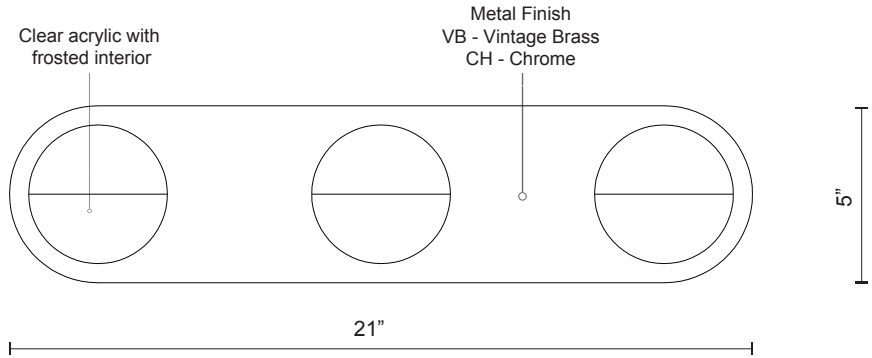

## Vanity Light

VB - Vintage Brass

Other Finishes:

CH - Chrome

PROJECT					
DATE				TYPE	
<b>Voltage</b>	<b>Watt</b>	<b>LED Lumens</b>	<b>Delivered Lumens</b>	<b>Finish(es)</b>	
120V	16.5W	1200lm	1039lm*	VB - Vintage Brass	Color Temp 3000K
120V	16.5W	1200lm	1039lm*	CH - Chrome	CRI (Ra) >90
					Dimming 100% - 10%
					Rated Life 50,000 hours

\*Preliminary figures

Fixture Weight:

Canopy dimensions:

L: 21" H: 5" E: 1/2"

Comments: