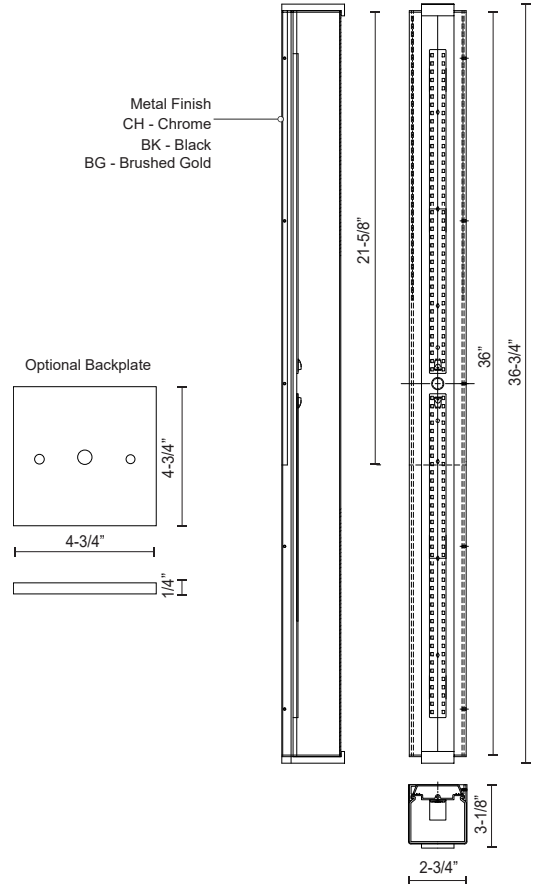

LATITUDE VL47237

VANITY

PROJECT

VL47237-BG
Brushed Gold

VL47237-BK
Black

VL47237-CH
Chrome

SPECIFICATION DETAILS

Fixture Dimensions	W36-3/4" x H2-3/4" x E3-1/8"
Light Source	AC LED Module
Wattage	45W
Total Lumens	3600lm
Delivered Lumens	BK-3041lm; CH-3129lm;
Voltage	120V
Color Temperature	3000K
CRI (Ra)	90CRI
Optional Color Temps	2700K - 5000K Available, Minimum Order Quantities Apply
LED Rated Life	50,000 hours
Dimming	100% - 10%, ELV Dimmer (Not Included)
Diffuser Details	White Acrylic Diffuser
ADA Compliant	Yes
Location	Damp
Mounting Style	All Orientation; Wall;
CEC Title 24 JA8	Yes, JA8-2022
Canopy Dimensions	W4-3/4" x H4-3/4" x E1/4"

* For custom options, consult factory for details.

* For warranty information, please visit www.kuzcolighting.com/warranty

DESCRIPTION

An extruded rectangular diffuser surrounds the LED source of the geometric vanity fixture. Capped by two thick offset squares the design is characterized by minimal details and clever features. During installation the lamp assembly may slide on the mounting track to allow for ideal positioning. Adding to the versatile function are the multiple fixture lengths and mounting orientations. Optional installation without backplate for smaller junction boxes.