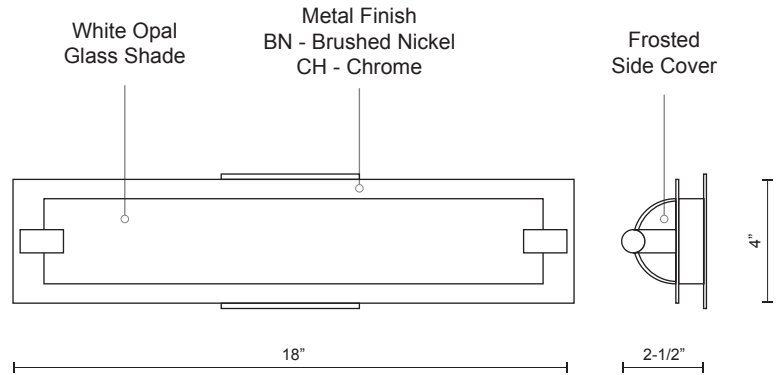

*Subject to Testing Confirmation