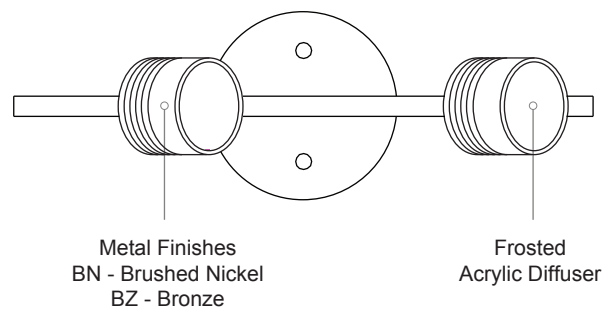

# TR10015

SPECIFICATION SHEET

PROJECT		
DATE		TYPE

Sophisticated LED technology meets indoor fixed track

- Frosted acrylic diffuser
- Brushed nickel or bronze metal finish
- Dimmable with ELV dimmer (Not included)
- 120V

Color Temp 3000K  
 CRI (Ra) >80  
 Dimming 100% - 10%  
 Rated Life 50,000 hours

Voltage	Watt	LED Lumens	Delivered Lumens	Finish(es)
120V	10W	2 x 400	530	BN / BZ

\*Subject to Testing Confirmation

TR10015-BN

TR10015-BZ

TR10015-BN

Canopy Dimensions:  
 D: 4-1/2" H: 3/4"