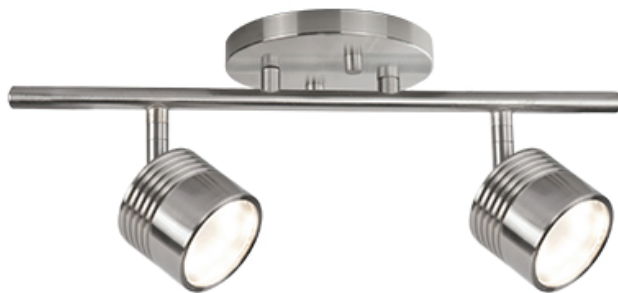

# TR10015

SPECIFICATION SHEET

PROJECT		
DATE		TYPE

Sophisticated LED technology meets indoor fixed track

- Frosted acrylic diffuser
- Brushed nickel or bronze metal finish
- Dimmable with ELV dimmer (Not included)
- 120V

Color Temp 3000K  
 CRI (Ra) >80  
 Dimming 100% - 10%  
 Rated Life 50,000 hours

Voltage	Watt	LED Lumens	Delivered Lumens	Finish(es)
120V	10W	2 x 400	530	BN / BZ

\*Subject to Testing Confirmation

TR10015-BN

TR10015-BZ

TR10015-BN

Canopy Dimensions:  
 D: 4-1/2" H: 3/4"