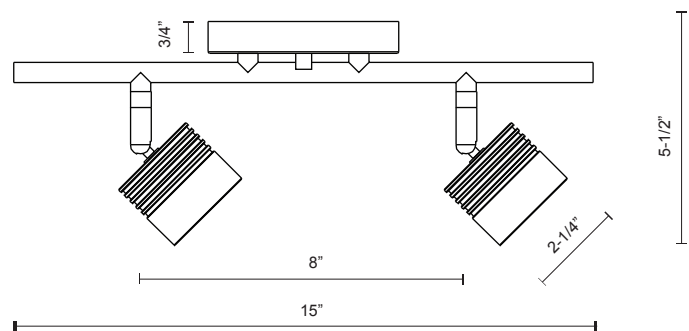

TR10015-BZ

TR10015-BN

Canopy Dimensions:  
 D: 4-1/2" H: 3/4"