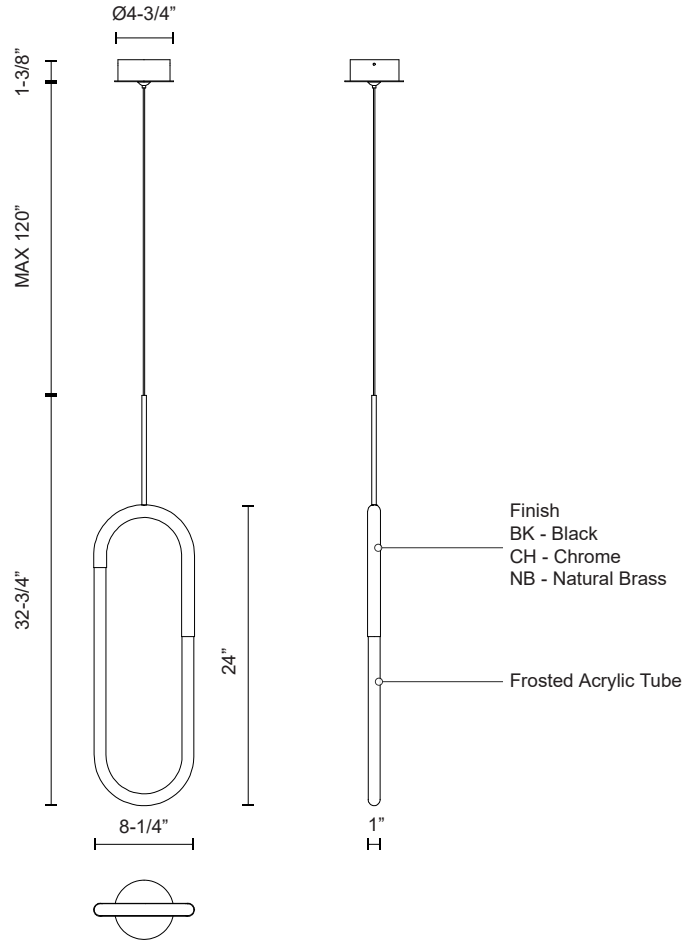

HURON
PD95108
PENDANTS

PROJECT

PD95108-CH
Chrome

PD95108-BK
Black

PD95108-NB
Natural Brass

SPECIFICATION DETAILS

* For custom options, consult factory for details.

Fixture Dimensions	L8-1/4" x W1" x H32-3/4"
Light Source	LED
Wattage	13W
Total Lumens	1100lm
Delivered Lumens	710lm
Voltage	120V
Color Temperature	3000K
CRI (Ra)	>90
Optional Color Temps	2700K - 5000K Available, Minimum Order Quantities Apply
LED Rated Life	50,000 hours
Dimming	100% - 10%, TRIAC or ELV Dimmer (Not Included)
Diffuser Details	Frosted Acrylic
Adjustable	Yes
Wire Length	120" Max
Wire Type	Black Coaxial Wire
Location	Dry
Warranty	5 Years
Canopy Dimensions	D4-3/4" x H1-3/8"

DESCRIPTION

Extruded aluminum body, acrylic frosted tube, matte powder-coated or plated finish

KUZCO

19054 28TH AVENUE
SURREY - BC V3Z 6M3
CANADA

WWW.KUZCOLIGHTING.COM

COMMENT