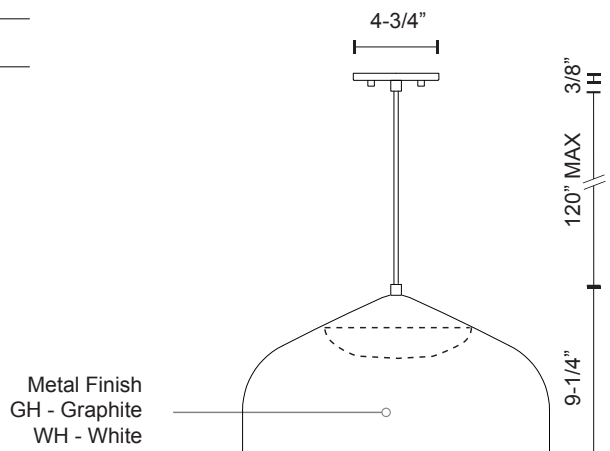

PD9117-GH/CP

Exterior:

PD9117-GH

PD9117 -WH

Interior:

- CP - Copper
- BU - Blue
- GD - Gold
- SV - Silver

Metal Finish  
 GH - Graphite  
 WH - White

Interior  
 CP - Copper  
 BU - Blue  
 GD - Gold  
 SV - Silver