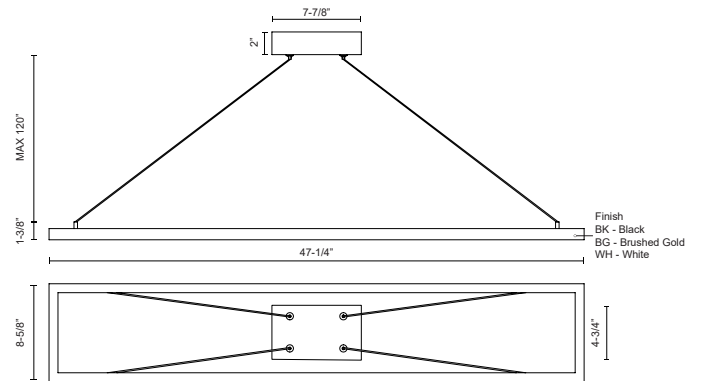

PIAZZA PD88548

PENDANTS

PROJECT

PD88548-BK
Black

PD88548-BG
Brushed Gold

PD88548-WH
White

SPECIFICATION DETAILS

Fixture Dimensions	L47-1/4" x W8-5/8" x H1-3/8"
Light Source	LED with DC Driver
Wattage	63W
Total Lumens	4700lm
Delivered Lumens	BK-1920lm*; WH-2585lm;
Voltage	120V
Color Temperature	3000K
CRI (Ra)	90CRI
Optional Color Temps	2700K - 5000K Available, Minimum Order Quantities Apply
LED Rated Life	50,000 hours
Dimming	100% - 10%, TRIAC or ELV Dimmer (Not Included)
Diffuser Details	Frosted Silicone Diffuser
Adjustable	Yes
Wire Length	120" Max
Wire Type	BG - Black Wire; BK - Black Wire; WH - Clear Wire;
Minimum Hang Height	22"
Sloped Ceiling Adaptable	Yes
Location	Dry
Illumination Direction	Downlight
Canopy Dimensions	L7-7/8" x W4-3/4" x H2"

* For custom options, consult factory for details.

* For warranty information, please visit www.kuzcolighting.com/warranty

DESCRIPTION

Extruded aluminum with rectangular profile. Flush silicone diffuser. Matte powder-coated finish. Down light