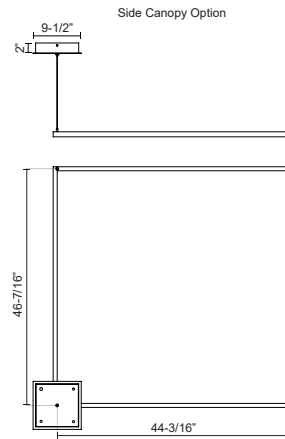

PIAZZA PD88148

PENDANTS

PROJECT

SPECIFICATION DETAILS

Fixture Dimensions	L47-1/4" x W47-1/4" x H1-3/8"
Light Source	LED with DC Driver
Wattage	100W
Total Lumens	7440lm
Delivered Lumens	BK-3150lm*; WH-4240lm*;
Voltage	120V
Color Temperature	3000K
CRI (Ra)	90CRI
Optional Color Temps	2700K - 5000K Available, Minimum Order Quantities Apply
LED Rated Life	50,000 hours
Dimming	100% - 10%, TRIAC or ELV Dimmer (Not Included)
Diffuser Details	Frosted Silicone Diffuser
Adjustable	Yes
Wire Length	120" Max
Wire Type	BG - Black Wire; BK - Black Wire; WH - Clear Wire;
Minimum Hang Height	34"
Sloped Ceiling Adaptable	Yes
Location	Dry
Illumination Direction	Downlight
Canopy Dimensions	L9-1/2" x W9-1/2" x H2"

* For custom options, consult factory for details.

* For warranty information, please visit www.kuzcolighting.com/warranty

DESCRIPTION

Extruded aluminum with rectangular profile. Flush silicone diffuser. Matte powder-coated finish. Down light. Duo canopy mounting style

KUZCO

CANADA: 19054 28TH AVENUE - SURREY, BC V3Z 6M3

USA: 3035 E. LONE MOUNTAIN ROAD - LAS VEGAS, NV 89081

WWW.KUZCOLIGHTING.COM

© 2021 KUZCO LIGHTING. ALL RIGHTS RESERVED.

COMMENT