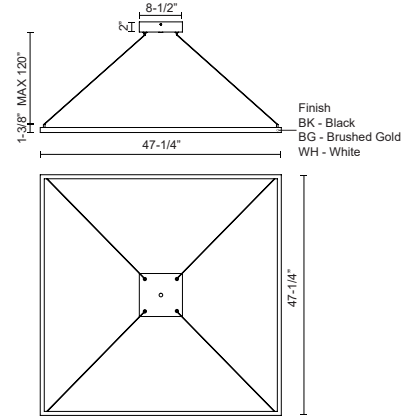

PIAZZA PD88148

PENDANTS

PROJECT

PD88148-BK
Black

PD88148-WH
White

PD88148-BG
Brushed Gold

SPECIFICATION DETAILS

Fixture Dimensions	L47-1/4" x W47-1/4" x H1-3/8"
Light Source	LED with DC Driver
Wattage	100W
Total Lumens	7440lm
Delivered Lumens	BK-3150lm*; WH-4240lm*;
Voltage	120V
Color Temperature	3000K
CRI (Ra)	90CRI
Optional Color Temps	2700K - 5000K Available, Minimum Order Quantities Apply
LED Rated Life	50,000 hours
Dimming	100% - 10%, TRIAC or ELV Dimmer (Not Included)
Diffuser Details	Frosted Silicone Diffuser
Adjustable	Yes
Wire Length	120" Max
Wire Type	BG - Black Wire; BK - Black Wire; WH - Clear Wire;
Minimum Hang Height	34"
Sloped Ceiling Adaptable	Yes
Location	Dry
Illumination Direction	Downlight
Canopy Dimensions	L9-1/2" x W9-1/2" x H2"

* For custom options, consult factory for details.

* For warranty information, please visit www.kuzcolighting.com/warranty

DESCRIPTION

Extruded aluminum with rectangular profile. Flush silicone diffuser. Matte powder-coated finish. Down light. Duo canopy mounting style