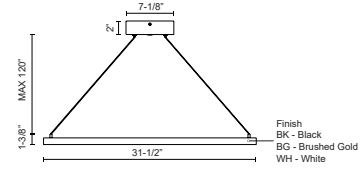

PIAZZA
PD88132
PENDANTS

PROJECT

PD88132-BG
Brushed Gold

PD88132-BK
Black

PD88132-WH
White

SPECIFICATION DETAILS

Fixture Dimensions	L31-1/2" x W31-1/2" x H1-3/8"
Light Source	LED with DC Driver
Wattage	62W
Total Lumens	4700lm
Delivered Lumens	BK-1920lm*; WH-2585lm;
Voltage	120V
Color Temperature	3000K
CRI (Ra)	90CRI
Optional Color Temps	2700K - 5000K Available, Minimum Order Quantities Apply
LED Rated Life	50,000 hours
Dimming	100% - 10%, TRIAC or ELV Dimmer (Not Included)
Diffuser Details	Frosted Silicone Diffuser
Adjustable	Yes
Wire Length	120" Max
Wire Type	BG - Black Wire; BK - Black Wire; WH - Clear Wire;
Minimum Hang Height	22"
Sloped Ceiling Adaptable	Yes
Location	Dry
Illumination Direction	Downlight
Canopy Dimensions	L8-1/8" x W8-1/8" x H2"

* For custom options, consult factory for details.

* For warranty information, please visit www.kuzcolighting.com/warranty

DESCRIPTION

Extruded aluminum with rectangular profile. Flush silicone diffuser. Matte powder-coated finish. Down light. Duo canopy mounting style