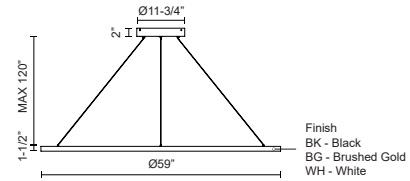

CERCHIO PD87760

PENDANTS

PROJECT

PD87760-BK
Black

PD87760-BG
Brushed Gold

PD87760-WH
White

SPECIFICATION DETAILS

Fixture Dimensions	D59" x H1-1/2"
Light Source	LED with DC Driver
Wattage	150W
Total Lumens	11200lm
Delivered Lumens	BG-4700lm*; BK-4700lm*; WH-6320lm*;
Voltage	120V
Color Temperature	3000K
CRI (Ra)	90CRI
Optional Color Temps	2700K - 5000K Available, Minimum Order Quantities Apply
LED Rated Life	50,000 hours
Dimming	100% - 10%, TRIAC or ELV Dimmer (Not Included)
Diffuser Details	Frosted Silicone Diffuser
Adjustable	Yes
Wire Length	120" Max
Wire Type	BG - Black Wire; BK - Black Wire; WH - Clear Wire;
Minimum Hang Height	30"
Sloped Ceiling Adaptable	Yes
Location	Dry
Illumination Direction	Up and Downlight
Canopy Dimensions	D13" x H2"

* For custom options, consult factory for details.

* For warranty information, please visit www.kuzcolighting.com/warranty

DESCRIPTION

Extruded and rolled aluminum with rectangular profile. Flush silicone diffuser. Matte powder-coated finish. Up and down light.. Duo canopy mounting style