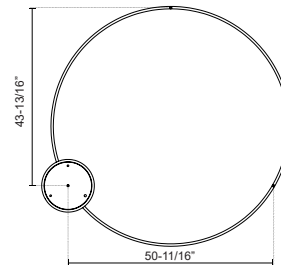

CERCHIO PD87760

PENDANTS

PROJECT

PD87760-BK
Black

PD87760-BG
Brushed Gold

PD87760-WH
White

SPECIFICATION DETAILS

Fixture Dimensions	D59" x H1-1/2"
Light Source	LED with DC Driver
Wattage	150W
Total Lumens	11200lm
Delivered Lumens	BG-4700lm*; BK-4700lm*; WH-6320lm*;
Voltage	120V
Color Temperature	3000K
CRI (Ra)	90CRI
Optional Color Temps	2700K - 5000K Available, Minimum Order Quantities Apply
LED Rated Life	50,000 hours
Dimming	100% - 10%, TRIAC or ELV Dimmer (Not Included)
Diffuser Details	Frosted Silicone Diffuser
Adjustable	Yes
Wire Length	120" Max
Wire Type	BG - Black Wire; BK - Black Wire; WH - Clear Wire;
Minimum Hang Height	30"
Sloped Ceiling Adaptable	Yes
Location	Dry
Illumination Direction	Up and Downlight
Canopy Dimensions	D13" x H2"

* For custom options, consult factory for details.

* For warranty information, please visit www.kuzcolighting.com/warranty

DESCRIPTION

Extruded and rolled aluminum with rectangular profile. Flush silicone diffuser. Matte powder-coated finish. Up and down light.. Duo canopy mounting style