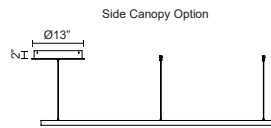

CERCHIO PD87760

PENDANTS

PROJECT

PD87760-BK
Black

PD87760-BG
Brushed Gold

PD87760-WH
White

SPECIFICATION DETAILS

Fixture Dimensions	D59" x H1-1/2"
Light Source	LED with DC Driver
Wattage	150W
Total Lumens	11200lm
Delivered Lumens	BG-4700lm*; BK-4700lm*; WH-6320lm*;
Voltage	120V
Color Temperature	3000K
CRI (Ra)	90CRI
Optional Color Temps	2700K - 5000K Available, Minimum Order Quantities Apply
LED Rated Life	50,000 hours
Dimming	100% - 10%, TRIAC or ELV Dimmer (Not Included)
Diffuser Details	Frosted Silicone Diffuser
Adjustable	Yes
Wire Length	120" Max
Wire Type	BG - Black Wire; BK - Black Wire; WH - Clear Wire;
Minimum Hang Height	30"
Sloped Ceiling Adaptable	Yes
Location	Dry
Illumination Direction	Up and Downlight
Canopy Dimensions	D13" x H2"

* For custom options, consult factory for details.

* For warranty information, please visit www.kuzcolighting.com/warranty

DESCRIPTION

Extruded and rolled aluminum with rectangular profile. Flush silicone diffuser. Matte powder-coated finish. Up and down light.. Duo canopy mounting style