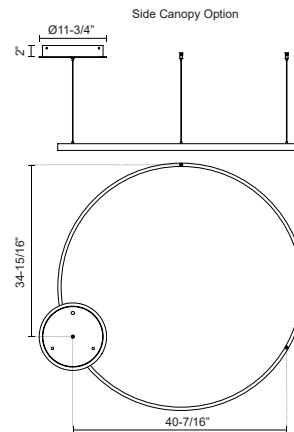

CERCHIO PD87748

PENDANTS

PROJECT

PD87748-BK
Black

PD87748-BG
Brushed Gold

PD87748-WH
White

SPECIFICATION DETAILS

Fixture Dimensions	D47-1/4" x H1-1/2"
Light Source	LED with DC Driver
Wattage	125W
Total Lumens	9390lm
Delivered Lumens	BG-4350lm*; BK-4350lm*; WH-5850lm*;
Voltage	120V
Color Temperature	3000K
CRI (Ra)	90CRI
Optional Color Temps	2700K - 5000K Available, Minimum Order Quantities Apply
LED Rated Life	50,000 hours
Dimming	100% - 10%, TRIAC or ELV Dimmer (Not Included)
Diffuser Details	Frosted Silicone Diffuser
Adjustable	Yes
Wire Length	120" Max
Wire Type	BG - Black Wire; BK - Black Wire; WH - Clear Wire;
Minimum Hang Height	24"
Sloped Ceiling Adaptable	Yes
Location	Dry
Illumination Direction	Up and Downlight
Canopy Dimensions	D11-3/4" x H2"

* For custom options, consult factory for details.

* For warranty information, please visit www.kuzcolighting.com/warranty

DESCRIPTION

Extruded and rolled aluminum with rectangular profile. Flush silicone diffuser. Matte powder-coated finish. Up and down light.. Duo canopy mounting style