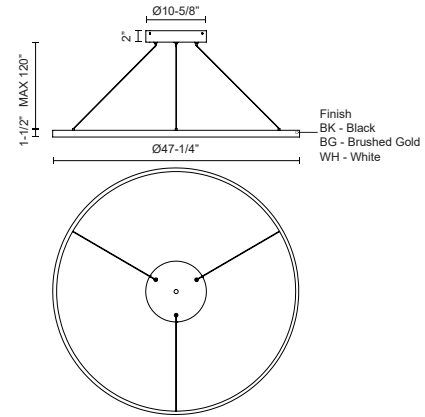

CERCHIO PD87748

PENDANTS

PROJECT

PD87748-BK
Black

PD87748-BG
Brushed Gold

PD87748-WH
White

SPECIFICATION DETAILS

Fixture Dimensions	D47-1/4" x H1-1/2"
Light Source	LED with DC Driver
Wattage	125W
Total Lumens	9390lm
Delivered Lumens	BG-4350lm*; BK-4350lm*; WH-5850lm*;
Voltage	120V
Color Temperature	3000K
CRI (Ra)	90CRI
Optional Color Temps	2700K - 5000K Available, Minimum Order Quantities Apply
LED Rated Life	50,000 hours
Dimming	100% - 10%, TRIAC or ELV Dimmer (Not Included)
Diffuser Details	Frosted Silicone Diffuser
Adjustable	Yes
Wire Length	120" Max
Wire Type	BG - Black Wire; BK - Black Wire; WH - Clear Wire;
Minimum Hang Height	24"
Sloped Ceiling Adaptable	Yes
Location	Dry
Illumination Direction	Up and Downlight
Canopy Dimensions	D11-3/4" x H2"

* For custom options, consult factory for details.

* For warranty information, please visit www.kuzcolighting.com/warranty

DESCRIPTION

Extruded and rolled aluminum with rectangular profile. Flush silicone diffuser. Matte powder-coated finish. Up and down light.. Duo canopy mounting style