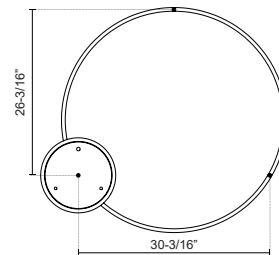

CERCHIO PD87736

PENDANTS

PROJECT

SPECIFICATION DETAILS

Fixture Dimensions	D35-3/8" x H1-1/2"
Light Source	LED with DC Driver
Wattage	84W
Total Lumens	6200lm
Delivered Lumens	BG-2750lm*; BK-2750lm*; WH-3720lm*;
Voltage	120V
Color Temperature	3000K
CRI (Ra)	90CRI
Optional Color Temps	2700K - 5000K Available, Minimum Order Quantities Apply
LED Rated Life	50,000 hours
Dimming	100% - 10%, TRIAC or ELV Dimmer (Not Included)
Diffuser Details	Frosted Silicone Diffuser
Adjustable	Yes
Wire Length	120" Max
Wire Type	BG - Black Wire; BK - Black Wire; WH - Clear Wire;
Minimum Hang Height	18"
Sloped Ceiling Adaptable	Yes
Location	Dry
Illumination Direction	Up and Downlight
Canopy Dimensions	D11-3/4" x H2"

* For custom options, consult factory for details.

* For warranty information, please visit www.kuzcolighting.com/warranty

DESCRIPTION

Extruded and rolled aluminum with rectangular profile. Flush silicone diffuser. Matte powder-coated finish. Up and down light.. Duo canopy mounting style

KUZCO

CANADA: 19054 28TH AVENUE - SURREY, BC V3Z 6M3

USA: 3035 E. LONE MOUNTAIN ROAD - LAS VEGAS, NV 89081

WWW.KUZCOLIGHTING.COM

© 2021 KUZCO LIGHTING. ALL RIGHTS RESERVED.

COMMENT