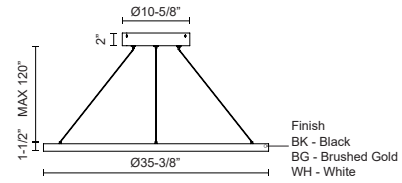

CERCHIO PD87736

PENDANTS

PROJECT

PD87736-BG
Brushed Gold

PD87736-WH
White

PD87736-BK
Black

SPECIFICATION DETAILS

Fixture Dimensions	D35-3/8" x H1-1/2"
Light Source	LED with DC Driver
Wattage	84W
Total Lumens	6200lm
Delivered Lumens	BG-2750lm*; BK-2750lm*; WH-3720lm*;
Voltage	120V
Color Temperature	3000K
CRI (Ra)	90CRI
Optional Color Temps	2700K - 5000K Available, Minimum Order Quantities Apply
LED Rated Life	50,000 hours
Dimming	100% - 10%, TRIAC or ELV Dimmer (Not Included)
Diffuser Details	Frosted Silicone Diffuser
Adjustable	Yes
Wire Length	120" Max
Wire Type	BG - Black Wire; BK - Black Wire; WH - Clear Wire;
Minimum Hang Height	18"
Sloped Ceiling Adaptable	Yes
Location	Dry
Illumination Direction	Up and Downlight
Canopy Dimensions	D11-3/4" x H2"

* For custom options, consult factory for details.

* For warranty information, please visit www.kuzcolighting.com/warranty

DESCRIPTION

Extruded and rolled aluminum with rectangular profile. Flush silicone diffuser. Matte powder-coated finish. Up and down light.. Duo canopy mounting style