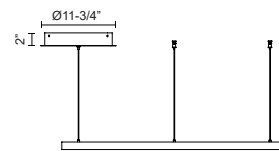

CERCHIO PD87736

PENDANTS

PROJECT

SPECIFICATION DETAILS

Fixture Dimensions	D35-3/8" x H1-1/2"
Light Source	LED with DC Driver
Wattage	84W
Total Lumens	6200lm
Delivered Lumens	BG-2750lm*; BK-2750lm*; WH-3720lm*;
Voltage	120V
Color Temperature	3000K
CRI (Ra)	90CRI
Optional Color Temps	2700K - 5000K Available, Minimum Order Quantities Apply
LED Rated Life	50,000 hours
Dimming	100% - 10%, TRIAC or ELV Dimmer (Not Included)
Diffuser Details	Frosted Silicone Diffuser
Adjustable	Yes
Wire Length	120" Max
Wire Type	BG - Black Wire; BK - Black Wire; WH - Clear Wire;
Minimum Hang Height	18"
Sloped Ceiling Adaptable	Yes
Location	Dry
Illumination Direction	Up and Downlight
Canopy Dimensions	D11-3/4" x H2"

* For custom options, consult factory for details.

* For warranty information, please visit www.kuzcolighting.com/warranty

DESCRIPTION

Extruded and rolled aluminum with rectangular profile. Flush silicone diffuser. Matte powder-coated finish. Up and down light.. Duo canopy mounting style

KUZCO

CANADA: 19054 28TH AVENUE - SURREY, BC V3Z 6M3

USA: 3035 E. LONE MOUNTAIN ROAD - LAS VEGAS, NV 89081

WWW.KUZCOLIGHTING.COM

© 2021 KUZCO LIGHTING. ALL RIGHTS RESERVED.

COMMENT