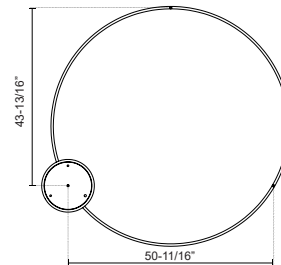

KUZCO

CANADA: 19054 28TH AVENUE - SURREY, BC V3Z 6M3

USA: 3035 E. LONE MOUNTAIN ROAD - LAS VEGAS, NV 89081

WWW.KUZCOLIGHTING.COM

© 2021 KUZCO LIGHTING. ALL RIGHTS RESERVED.

COMMENT