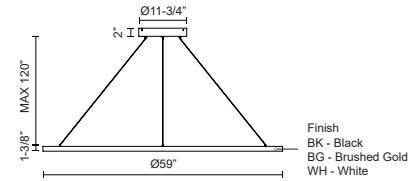

CERCHIO PD87160

PENDANTS

PROJECT

DESCRIPTION

Extruded and rolled aluminum with rectangular profile. Flush silicone diffuser. Matte powder-coated finish. Down light. Duo canopy mounting style

SPECIFICATION DETAILS

Fixture Dimensions	D59" x H1-3/8"
Light Source	LED with DC Driver
Wattage	126W
Total Lumens	9250lm
Delivered Lumens	BG-3955lm; BK-3955lm; WH-5320lm*;
Voltage	120V
Color Temperature	3000K
CRI (Ra)	90CRI
Optional Color Temps	2700K - 5000K Available, Minimum Order Quantities Apply
LED Rated Life	50,000 hours
Dimming	100% - 10%, TRIAC or ELV Dimmer (Not Included)
Diffuser Details	Frosted Silicone Diffuser
Adjustable	Yes
Wire Length	120" Max
Wire Type	BG - Black Wire; BK - Black Wire; WH - Clear Wire;
Minimum Hang Height	30"
Sloped Ceiling Adaptable	Yes
Location	Dry
Illumination Direction	Downlight
Canopy Dimensions	D13" x H2"

* For custom options, consult factory for details.

* For warranty information, please visit www.kuzcolighting.com/warranty

Finish
BK - Black
BG - Brushed Gold
WH - White