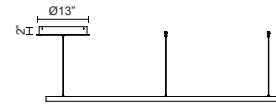

Side Canopy Option