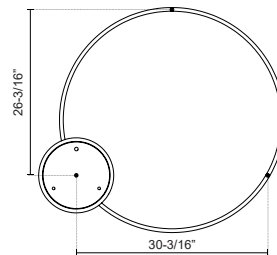

Side Canopy Option