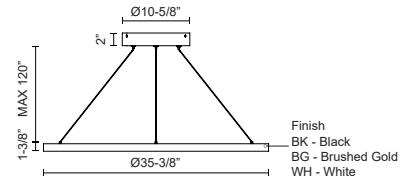

CERCHIO PD87136

PENDANTS

PROJECT

PD87136-BG
Brushed Gold

PD87136-WH
White

PD87136-BK
Black

SPECIFICATION DETAILS

Fixture Dimensions	D35-3/8" x H1-3/8"
Light Source	LED with DC Driver
Wattage	78W
Total Lumens	5630lm
Delivered Lumens	BG-2270lm*; BK-2270lm*; WH-3055lm*;
Voltage	120V
Color Temperature	3000K
CRI (Ra)	90CRI
Optional Color Temps	2700K - 5000K Available, Minimum Order Quantities Apply
LED Rated Life	50,000 hours
Dimming	100% - 10%, TRIAC or ELV Dimmer (Not Included)
Diffuser Details	Frosted Silicone Diffuser
Adjustable	Yes
Wire Length	120" Max
Wire Type	BG - Black Wire; BK - Black Wire; WH - Clear Wire;
Minimum Hang Height	18"
Sloped Ceiling Adaptable	Yes
Location	Dry
Illumination Direction	Downlight
Canopy Dimensions	D11-3/4" x H2"

* For custom options, consult factory for details.

* For warranty information, please visit www.kuzcolighting.com/warranty

DESCRIPTION

Extruded and rolled aluminum with rectangular profile. Flush silicone diffuser. Matte powder-coated finish. Down light. Duo canopy mounting style