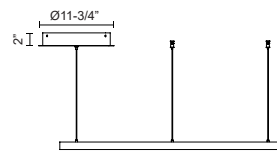

Side Canopy Option