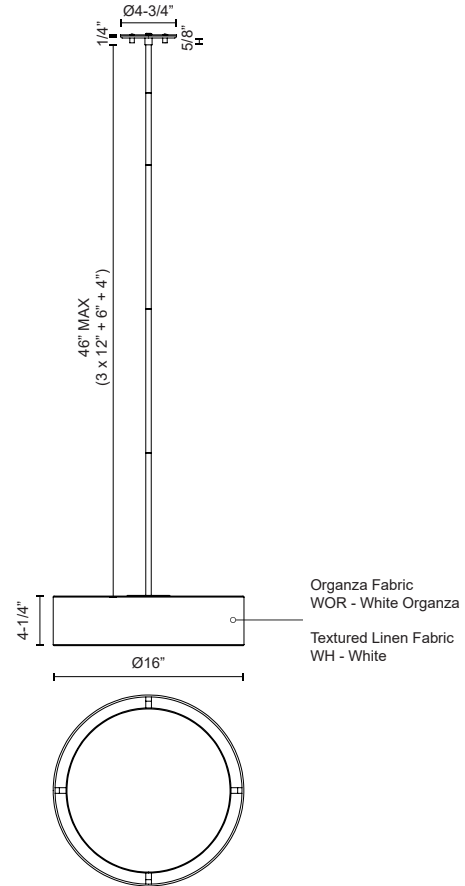

DALTON PD7916-5CCT

PENDANTS

PROJECT

SPECIFICATION DETAILS

Fixture Dimensions	D16" x H4-1/4"
Light Source	AC LED Module
Wattage	24W
Total Lumens	2125lm
Delivered Lumens	WH-1516lm; WOR-1597lm;
Voltage	120V
Color Temperature	Selectable CCT 2700K/3000K/3500K/4000K/5000K
CRI (Ra)	90CRI
LED Rated Life	50,000 hours
Dimming	100% - 10%, ELV Dimmer (Not Included)
Diffuser Details	White Acrylic Diffuser
Shade Details	Organza Shade; Textured Linen Shade;
Adjustable	Yes
Rod Length	46" Max (3x12" + 1x6" + 1x4")
Wire Length	60"
Minimum Hang Height	10"
Sloped Ceiling Adaptable	Yes, Sold Separately
Product Adaptor	ADP002 (Sold Separately)
Location	Dry
Illumination Direction	Downlight
CEC Title 24 JA8	Yes, JA8-2022
Canopy Dimensions	D4-3/4" x H1/4"
Paint Finish	WH03

* For custom options, consult factory for details.

* For warranty information, please visit www.kuzcolighting.com/warranty

DESCRIPTION

An organza or textured linen band surrounds a concentric polymeric diffuser spreading even light from the LED source. Finely hand-tailored, the fabric shade contributes a soft sophistication to the modern interior. Applicable as a flush mount, pendant and in numerous sizes and fabric colors to suit your context.

KUZCO

CANADA: 19054 28TH AVENUE - SURREY, BC V3Z 6M3

USA: 3035 E. LONE MOUNTAIN ROAD - LAS VEGAS, NV 89081

WWW.KUZCOLIGHTING.COM

© 2016 KUZCO LIGHTING. ALL RIGHTS RESERVED.

COMMENT