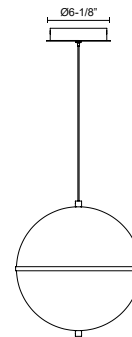

KUZCO

19054 28TH AVENUE
SURREY - BC V3Z 6M3
CANADA

WWW.KUZCOLIGHTING.COM

COMMENT