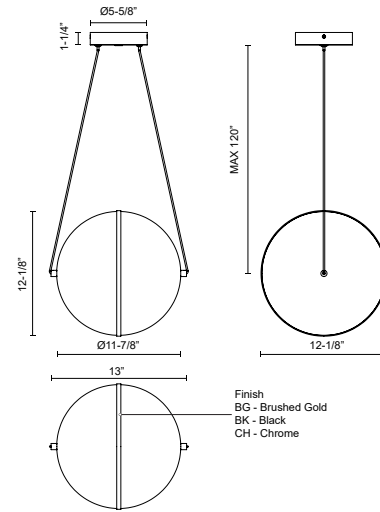

ARIES PD76712

PENDANTS

PROJECT

SPECIFICATION DETAILS

* For custom options, consult factory for details.

Fixture Dimensions	L13" x W12-1/8" x H12-1/8"
Light Source	LED with DC Driver
Wattage	15W
Total Lumens	1150lm
Delivered Lumens	550lm*
Voltage	120V
Color Temperature	3000K
CRI (Ra)	90CRI
Optional Color Temps	2700K - 5000K Available, Minimum Order Quantities Apply
LED Rated Life	50,000 hours
Dimming	100% - 10%, TRIAC or ELV Dimmer (Not Included)
Diffuser Details	Clear External Acrylic
Glass Details	Frosted Internal Glass
Adjustable	Yes
Wire Length	120" Max
Wire Type	Black
Minimum Hang Height	16"
Location	Dry
Compliance	T24-JA8
Warranty	5 Years
Illumination Direction	Up/Down
CEC Title 24 JA8	Yes, JA8-19
Canopy Dimensions	D5-5/8" x H1-1/4"

DESCRIPTION

The celestial spheres of the Aries Collection create a one-of-a-kind space that's quite literally out of this world. This fantastic displaced floating light makes a superb statement piece in any style home. Each of the three incredible finishes offers completely adjustable lengths up to 120". The gyroscope-like spheres can be adjusted for optimal lighting from the interior frosted glass accents

Center Canopy Option

KUZCO

19054 28TH AVENUE
SURREY - BC V3Z 6M3
CANADA

WWW.KUZCOLIGHTING.COM

COMMENT