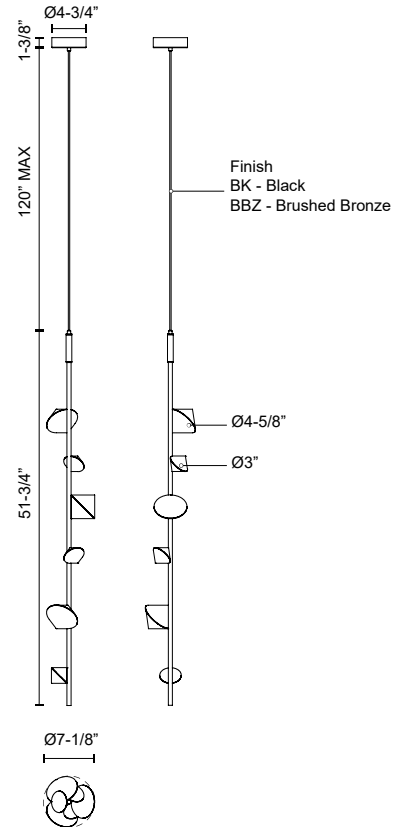

GEODE PD50852

PENDANTS

PROJECT

SPECIFICATION DETAILS

* For custom options, consult factory for details.

Fixture Dimensions	D7-1/8" x H51-3/4"
Light Source	LED with DC Driver
Wattage	18W
Total Lumens	1530lm*
Delivered Lumens	720lm*
Voltage	120V
Color Temperature	3000K
CRI (Ra)	90CRI
Optional Color Temps	2700K - 5000K Available, Minimum Order Quantities Apply
LED Rated Life	50,000 hours
Dimming	100% - 10%, TRIAC or ELV Dimmer (Not Included)
Adjustable	Yes
Wire Length	120" Max
Wire Type	Black Coaxial Wire
Minimum Hang Height	56"
Diffuser Details	Interior Sandblasted Acrylic
Location	Dry
Warranty	5 Years
Canopy Dimensions	D4-3/4" x H1-3/8"

DESCRIPTION

Gemstone shaped illuminations cluster around an architectural rod in a way that is enduring and awe-inspiring. Providing luxe and modern ambient lighting in any space, the Geode Collection is the jewellery of any space.

KUZCO

19054 28TH AVENUE
SURREY - BC V3Z 6M3
CANADA

WWW.KUZCOLIGHTING.COM

COMMENT