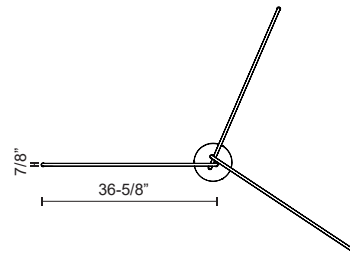

TALIS MP89370

PENDANTS

PROJECT

MP89370-BG
Brushed Gold

MP89370-BK
Black

MP89370-BN
Brushed Nickel

SPECIFICATION DETAILS

Fixture Dimensions	D70-1/2" x H9-1/4"
Light Source	LED with DC Driver
Wattage	56W
Total Lumens	4160lm
Delivered Lumens	BG-3328lm; BK-3200lm; WH-3349lm;
Voltage	120V
Color Temperature	3000K
CRI (Ra)	90CRI
Optional Color Temps	2700K - 5000K Available, Minimum Order Quantities Apply
LED Rated Life	50,000 hours
Dimming	100% - 10%, TRIAC or ELV Dimmer (Not Included)
Adjustable	Yes
Wire Length	120" Max
Wire Type	BG - Black Wire; BK - Black Wire; BN-Clear Wire;
Minimum Hang Height	14"
Sloped Ceiling Adaptable	Yes
Location	Dry
CEC Title 24 JA8	Yes, JA8-2022
Canopy Dimensions	D7-7/8" x H1-7/8"

* For custom options, consult factory for details.

* For warranty information, please visit www.kuzcolighting.com/warranty

DESCRIPTION

The Talis is a new take on a Kuzco classic. Forged as a simple yet organic "U" shaped bar of illumination, the Talis is minimal and stylish at the same time. When layered in three or five bars of illumination, the Talis creates a unique melody that is sure to be the statement of any space. Adjust each bar to the height and space you like with this versatile collection.