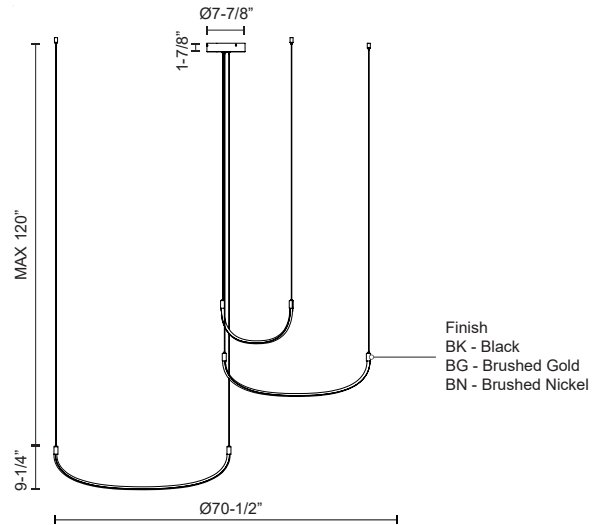

TALIS MP89370

PENDANTS

PROJECT

MP89370-BG
Brushed Gold

MP89370-BK
Black

MP89370-BN
Brushed Nickel

SPECIFICATION DETAILS

Fixture Dimensions	D70-1/2" x H9-1/4"
Light Source	LED with DC Driver
Wattage	56W
Total Lumens	4160lm
Delivered Lumens	BG-3328lm; BK-3200lm; WH-3349lm;
Voltage	120V
Color Temperature	3000K
CRI (Ra)	90CRI
Optional Color Temps	2700K - 5000K Available, Minimum Order Quantities Apply
LED Rated Life	50,000 hours
Dimming	100% - 10%, TRIAC or ELV Dimmer (Not Included)
Adjustable	Yes
Wire Length	120" Max
Wire Type	BG - Black Wire; BK - Black Wire; BN-Clear Wire;
Minimum Hang Height	14"
Sloped Ceiling Adaptable	Yes
Location	Dry
CEC Title 24 JA8	Yes, JA8-2022
Canopy Dimensions	D7-7/8" x H1-7/8"

* For custom options, consult factory for details.

* For warranty information, please visit www.kuzcolighting.com/warranty

DESCRIPTION

The Talis is a new take on a Kuzco classic. Forged as a simple yet organic "U" shaped bar of illumination, the Talis is minimal and stylish at the same time. When layered in three or five bars of illumination, the Talis creates a unique melody that is sure to be the statement of any space. Adjust each bar to the height and space you like with this versatile collection.