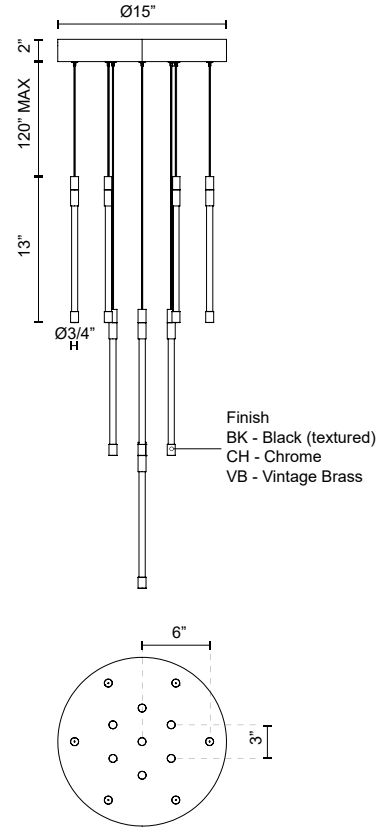

MP75113-BK
Black

MP75113-VB
Vintage Brass

MP75113-CH
Chrome

SPECIFICATION DETAILS

* For custom options, consult factory for details.

Fixture Dimensions	D12-3/4" x H13"
Light Source	LED with DC Driver
Wattage	60W
Total Lumens	6825lm
Delivered Lumens	6115lm
Voltage	120V
Color Temperature	2700K
CRI (Ra)	90CRI
Optional Color Temps	2700K - 5000K Available, Minimum Order Quantities Apply
LED Rated Life	50,000 hours
Dimming	100% - 10%, TRIAC or ELV Dimmer (Not Included)
Adjustable	Yes
Wire Length	120" Max
Wire Type	Color Matching Coaxial Wire
Minimum Hang Height	16"
Glass Details	Clear Glass
Location	Dry
Warranty	5 Years
Canopy Dimensions	D15" x H2"