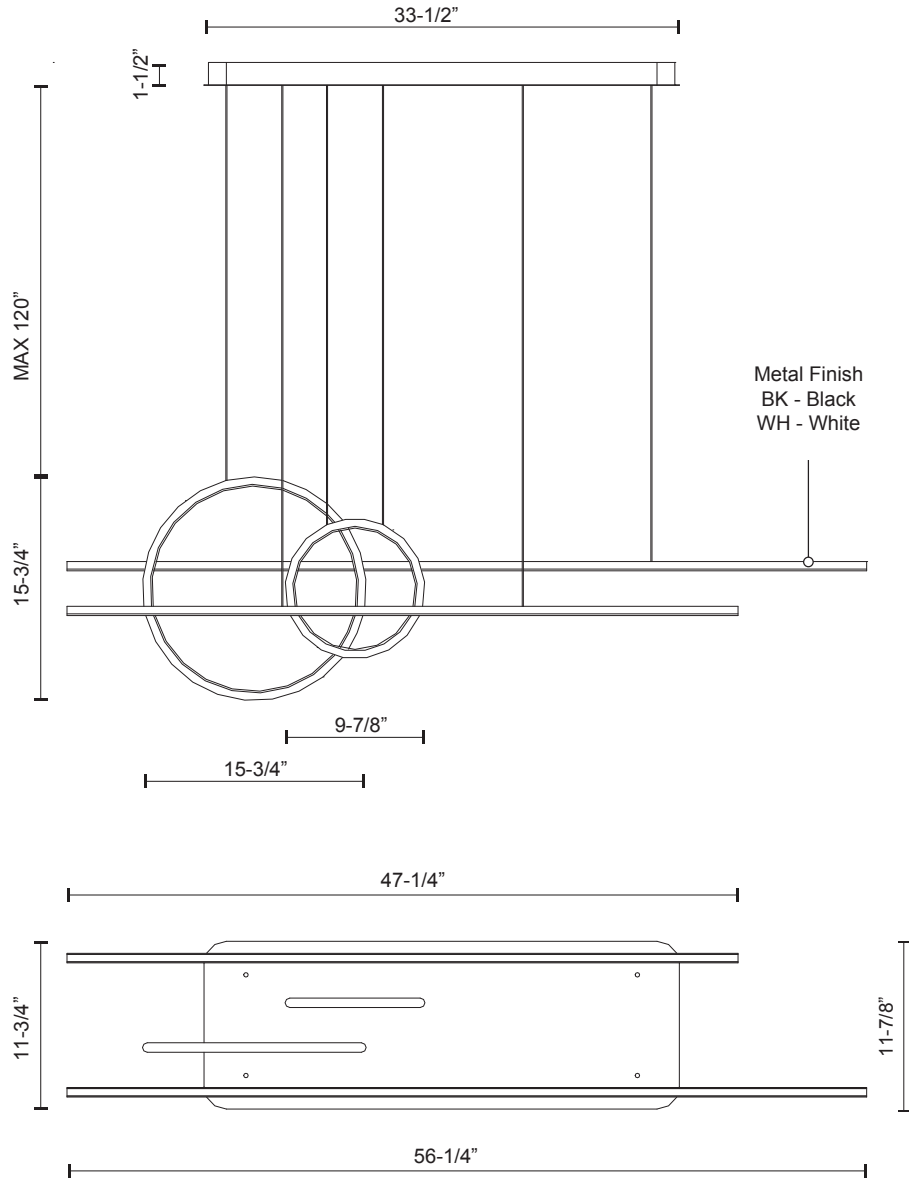

MP14956

Specification Sheet

Multi Pendant

PROJECT	
DATE	TYPE

Voltage	Watt	LED Lumens	Delivered Lumens	Finish(es)	Color Temp	3000K
120V	84W*	5460lm*	2940lm*	BK - Black	CRI(Ra)	>90
120V	84W*	5460lm*	4620lm*	WH - White	Dimming	100%-10%
					Rated Life	50,000 hours

*Preliminary figures

BK - Black

WH - White

Product Descriptions

Extruded aluminum cylinders and rings.
Finely textured powder-coat finish.
Rounded opal silicon diffusers.
Up and down lights.
Max. cable length of 120".

Canopy dimensions:
L: 33-1/2", W: 11-3/4", H: 1-1/2"

Comments: