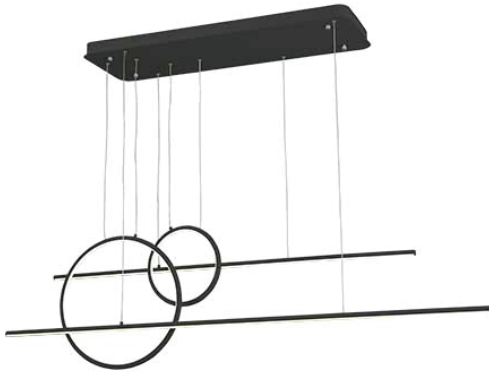

MP14956

Specification Sheet

Multi Pendant

PROJECT	
DATE	TYPE

Voltage	Watt	LED Lumens	Delivered Lumens	Finish(es)	Color Temp	3000K
120V	84W*	5460lm*	2940lm*	BK - Black	CRI(Ra)	>90
120V	84W*	5460lm*	4620lm*	WH - White	Dimming	100%-10%
					Rated Life	50,000 hours

*Preliminary figures

BK - Black

WH - White

Product Descriptions

Extruded aluminum cylinders and rings.
Finely textured powder-coat finish.
Rounded opal silicon diffusers.
Up and down lights.
Max. cable length of 120".

Product Details

High system efficacy. Low total life cycle cost. ETL Listed.
5-years warranty.
Complete warranty terms located at: www.kuzcolighting.com/warranty
Utilizes our LED Driver Light Engine.
LED Driver within canopy.
Dimmable with ELV dimmer (not included)
Custom options available.

Canopy dimensions:
L: 33-1/2", W: 11-3/4", H: 1-1/2"

Comments: