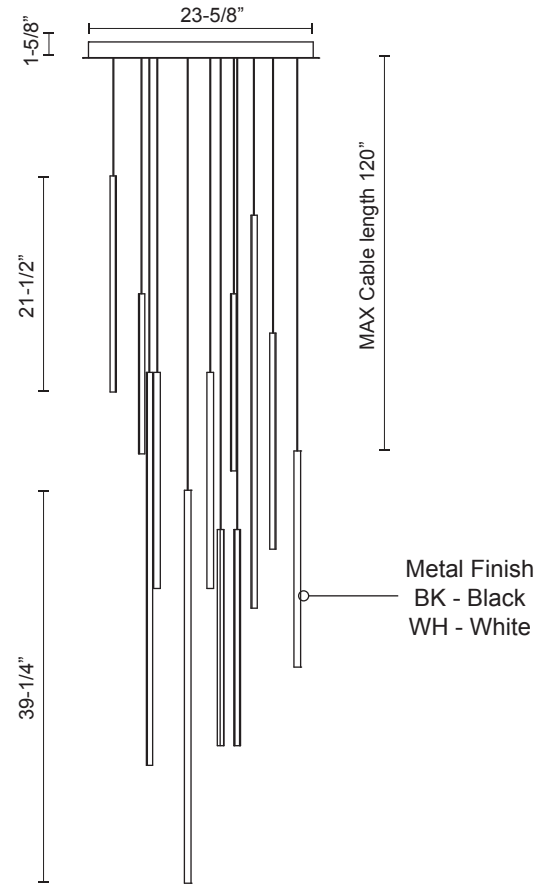

MP14924

Specification Sheet

Multi Pendant

BK - Black

WH - White

PROJECT			
DATE		TYPE	

Voltage	Watt	LED Lumens	Delivered Lumens	Finish(es)	Color Temp	3000K
120V	116W*	9100lm*	4900lm*	BK - Black	CRI(Ra)	>90
120V	116W*	9100lm*	7700lm*	WH - White	Dimming	100%-10%
					Rated Life	50,000 hours

*Preliminary figures

Product Descriptions

Extruded circular aluminum vertical lamp rods.
Flexible silicon rubber diffusers.
Lightly textured powder-coat colors.
Outward emitting light.
Max. cable length of 120".

Canopy dimensions:
D23-5/8"x H1-5/8"

Comments: