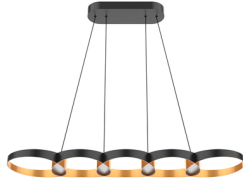

**MAESTRO  
LP90838  
PENDANTS**

PROJECT

**DESCRIPTION**

The Maestro Collection directs light and geometry in new and innovative ways. Metal rings twirl and synchronize harmoniously to create jewel-like illumination where the rings meet. Every angle of the Maestro collection is a new surprise as you stand profile, below, or above. Soft, fluid curves meet solid modern geometry in this standing-ovation worthy collection.

LP90838-BK  
Black

LP90838-BK/GD  
Black/Gold

**SPECIFICATION DETAILS**

\* For custom options, consult factory for details.

<b>Fixture Dimensions</b>	L37-3/4" x W9-1/2" x H2"
<b>Light Source</b>	LED with DC Driver
<b>Wattage</b>	35W
<b>Total Lumens</b>	2975lm
<b>Delivered Lumens</b>	BK - 1215lm*; BK/GD - 965lm*;
<b>Voltage</b>	120V
<b>Color Temperature</b>	3000K
<b>CRI (Ra)</b>	90CRI
<b>Optional Color Temps</b>	2700K - 5000K Available, Minimum Order Quantities Apply
<b>LED Rated Life</b>	50,000 hours
<b>Dimming</b>	100% - 10%, TRIAC or ELV Dimmer (Not Included)
<b>Adjustable</b>	Yes
<b>Wire Length</b>	120" Max
<b>Wire Type</b>	Color Matching Coaxial Wire
<b>Minimum Hang Height</b>	14"
<b>Diffuser Details</b>	Frosted PC
<b>Location</b>	Dry
<b>Warranty</b>	5 Years
<b>Canopy Dimensions</b>	L13-3/4"x W4-3/4 x H1-5/8"