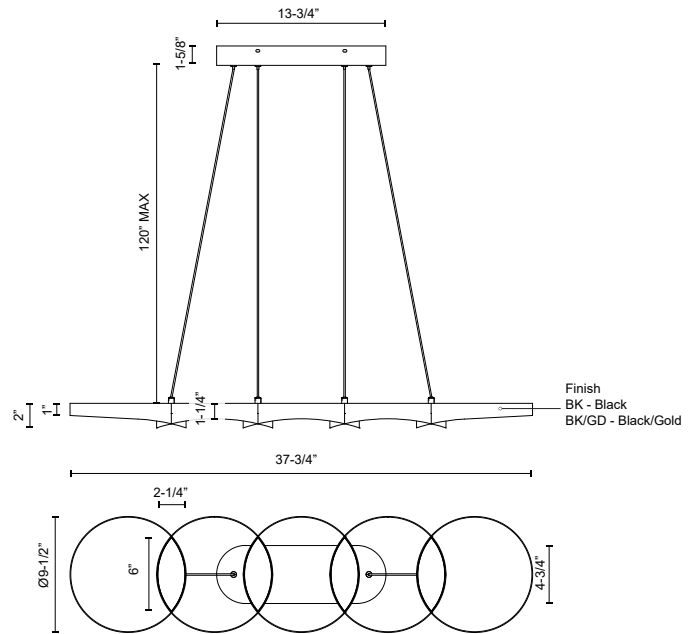

LP90838-BK  
Black

LP90838-BK/GD  
Black/Gold

**SPECIFICATION DETAILS**

\* For custom options, consult factory for details.

<b>Fixture Dimensions</b>	L37-3/4" x W9-1/2" x H2"
<b>Light Source</b>	LED with DC Driver
<b>Wattage</b>	35W
<b>Total Lumens</b>	2975lm
<b>Delivered Lumens</b>	BK - 1215lm*; BK/GD - 965lm*;
<b>Voltage</b>	120V
<b>Color Temperature</b>	3000K
<b>CRI (Ra)</b>	90CRI
<b>Optional Color Temps</b>	2700K - 5000K Available, Minimum Order Quantities Apply
<b>LED Rated Life</b>	50,000 hours
<b>Dimming</b>	100% - 10%, TRIAC or ELV Dimmer (Not Included)
<b>Adjustable</b>	Yes
<b>Wire Length</b>	120" Max
<b>Wire Type</b>	Color Matching Coaxial Wire
<b>Minimum Hang Height</b>	14"
<b>Diffuser Details</b>	Frosted PC
<b>Location</b>	Dry
<b>Warranty</b>	5 Years
<b>Canopy Dimensions</b>	L13-3/4"x W4-3/4 x H1-5/8"