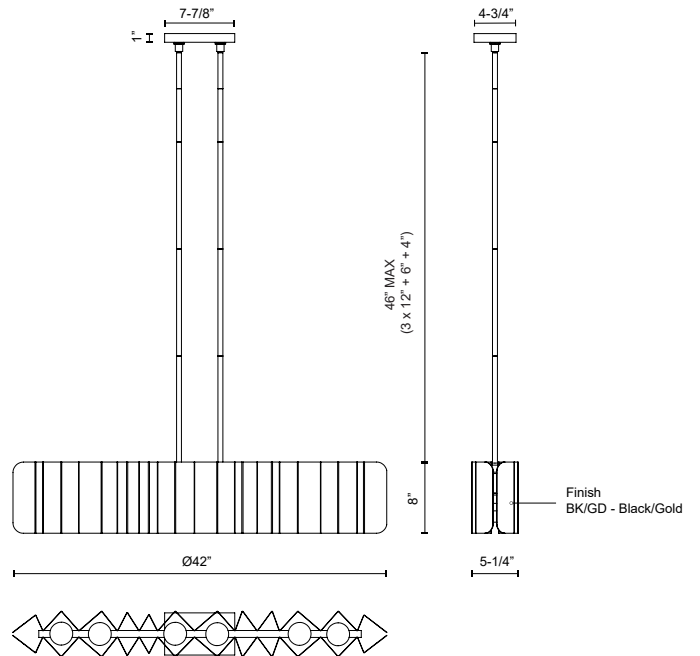

AKIRA
LP58042
PENDANTS

PROJECT

DESCRIPTION

For those who love texture and movement, the Akira Collection is sure to please. Folded black metal with a brush gold interior sets the tone in this modern artistic lighting element. Whether you're looking for a statement piece for a small space or a focal point made for sparking conversation, the various options in the Akira family are perfect. Each variation is socket based to easily choose a color temperature that fits your space and mood.

LP58042-BK/GD
Black/Gold

SPECIFICATION DETAILS

* For custom options, consult factory for details.

Fixture Dimensions	L42" x W5-1/4" x H8"
Lamp Type	Incandescent, A19, Medium Base
Wattage	6 x 60W
Voltage	120V
Adjustable	Yes
Rod Length	46" Max (6x12" + 2x6" + 2x4")
Minimum Hang Height	16"
Ceiling Adaptor	Yes, Up to 18 Degrees
Location	Dry
Bulbs Included	No
Warranty	5 Years
Illumination Direction	Up/Down
Canopy Dimensions	L7-7/8" x W4-3/4" x H1"