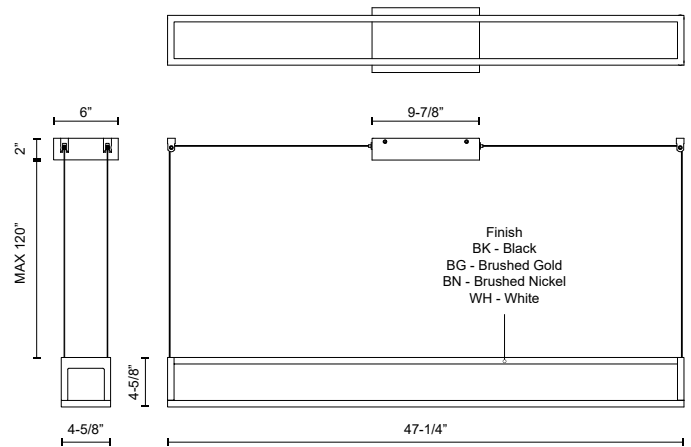

PLAZA
LP45548-UNV
PENDANTS

PROJECT

LP45548-BN-UNV
Brushed Nickel

LP45548-WH-UNV
White

LP45548-BK-UNV
Black

LP45548-BG-UNV
Brushed Gold

SPECIFICATION DETAILS

Fixture Dimensions	L47-1/4" x W4-5/8" x H4-5/8"
Light Source	LED with DC Driver
Wattage	65W
Total Lumens	5180lm
Delivered Lumens	2275lm*
Voltage	120-277V
Color Temperature	3000K
CRI (Ra)	90CRI
Optional Color Temps	2700K - 5000K Available, Minimum Order Quantities Apply
LED Rated Life	50,000 hours
Dimming	100% - 10%, TRIAC or ELV Dimmer (Not Included)
Diffuser Details	White Silicone
Adjustable	Yes
Wire Length	120" Max
Wire Type	BG, BN, WH - Clear; BK - Black
Minimum Hang Height	8"
Sloped Ceiling Adaptable	Yes
Location	Dry
Illumination Direction	Up/Down
CEC Title 24 JA8	Yes, JA8-2022
Canopy Dimensions	L9-7/8" x W6" x H2"
Paint Finish	BG01; BK02; BN01; WH02;

* For custom options, consult factory for details.

* For warranty information, please visit www.kuzcolighting.com/warranty

DESCRIPTION

The Plaza Collection is all about creating movement through lines and lighting. The unique aluminum frame is offered in 4 finishes that go well with any décor or style. These linear fixtures have inset polymeric opal diffusers that provide a glow of up and down light to illuminate your space and create a vibrant mood.