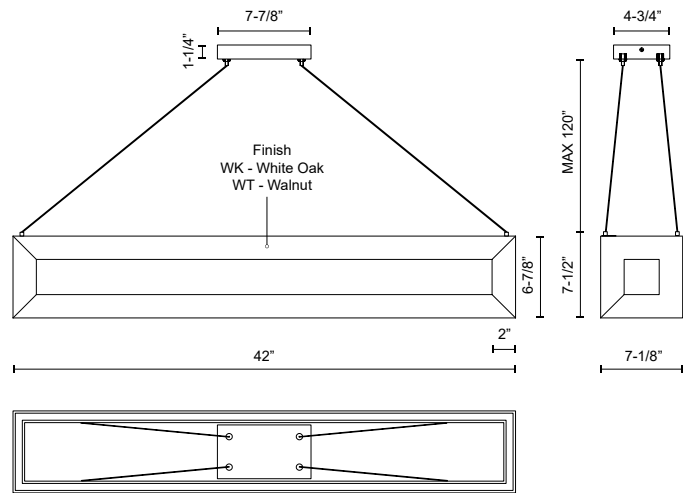

MORINA LP32942

PENDANTS

PROJECT

SPECIFICATION DETAILS

* For custom options, consult factory for details.

Fixture Dimensions	L42" x W7-1/8" x H7-1/2"
Light Source	LED with DC Driver
Wattage	57W
Total Lumens	4670lm
Delivered Lumens	1990lm*
Voltage	120V
Color Temperature	3000K
CRI (Ra)	90CRI
Optional Color Temps	2700K - 5000K Available, Minimum Order Quantities Apply
LED Rated Life	50,000 hours
Dimming	100% - 10%, TRIAC or ELV Dimmer (Not Included)
Diffuser Details	White Silicone
Adjustable	Yes
Wire Length	120" Max
Wire Type	WK - White; WT - Black
Minimum Hang Height	32"
Location	Dry
Compliance	T24-JA8
Warranty	5 Years
Illumination Direction	Up/Down
CEC Title 24 JA8	Yes, JA8-19
Canopy Dimensions	L7-7/8" x W4-3/4" x H1-1/4"

DESCRIPTION

The Morina Collection is a fantastic way to bring natural tones and geometric designs inside the home. Stunning wood veneer provides a home for the frosted silicone diffuser and delivers ample up-and-down lighting that's great for any space in the home. The modern cubist shapes and white oak or walnut color options blend well with modern décor or rustic-style interiors.

KUZCO

19054 28TH AVENUE
SURREY - BC V3Z 6M3
CANADA

WWW.KUZCOLIGHTING.COM

COMMENT