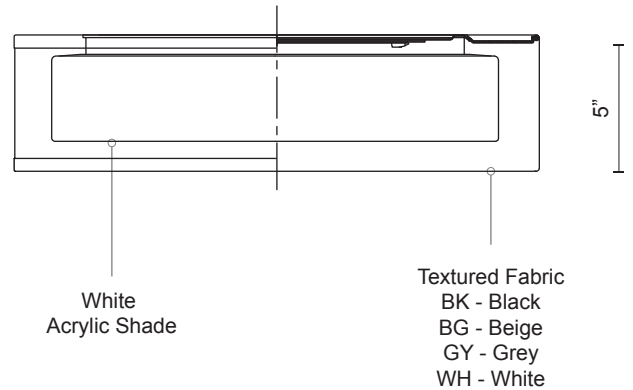

FM7920

Specification Sheet

Flush Mount

Product Descriptions

Round LED flush mount with a refined hand tailored textured fabric shade available in beige, black or white colors. Inside the shade is a white acrylic shade which when lit emits the light evenly throughout the whole room.

Product Details

High system efficacy. Low total life cycle cost. ETL Listed.

5-years warranty.

Complete warranty terms located at:

www.kuzcolighting.com/warranty

Utilizes our LED Driver Light Engine.

LED Driver within fixture.

Dimmable with ELV dimmer (not included)

Custom options available.

Canopy dimensions:
N/A

PROJECT					
DATE		TYPE			
Voltage	Watt	LED Lumens	Delivered Lumens	Finish(es)	Color Temp
120V	30W	2000lm	1220lm	BG - Beige	3000K
120V	30W	2000lm	1136lm	BK - Black	CRI(Ra) >90
120V	30W	2000lm	1220lm	GY - Grey	Dimming 100%-10%
120V	30W	2000lm	1309lm	WH - White	Rated Life 50,000 hours

*Preliminary figures

Comments: